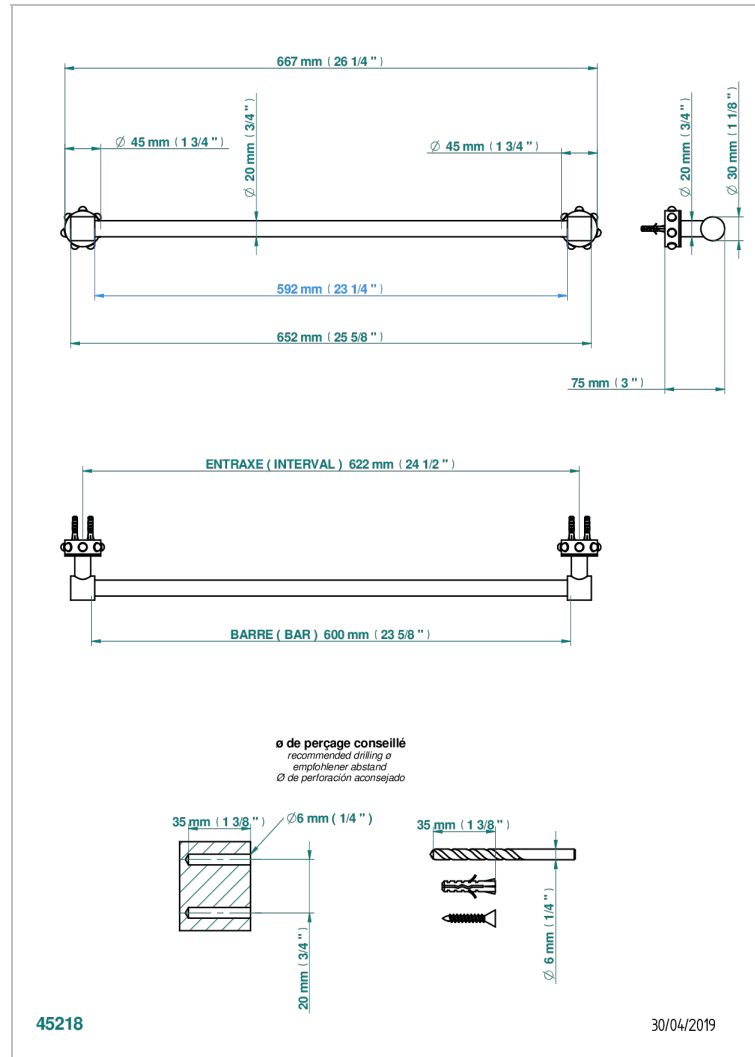

# MOSSI CLEAR CRYSTAL

A2N-520/60

Single towel rail, fixed rail, length: 600 mm,  $\varnothing$  20 mm

## CHARACTERISTIC

- Mossi Clear crystal
- Single towel rail, fixed rail, length: 600 mm,  $\varnothing$  20 mm