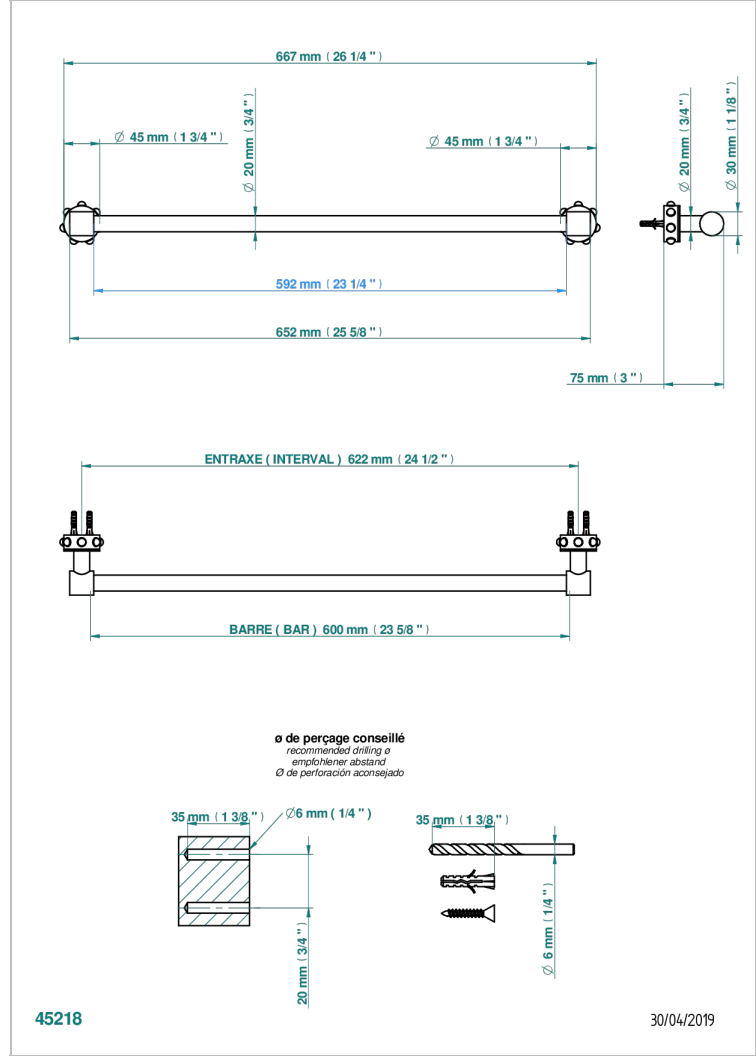

MOSSI CLEAR CRYSTAL

A2N-520/60

Single towel rail, fixed rail, length: 600 mm, \varnothing 20 mm

CHARACTERISTIC

- Mossi Clear crystal
- Single towel rail, fixed rail, length: 600 mm, \varnothing 20 mm

AVAILABLE FINITIONS