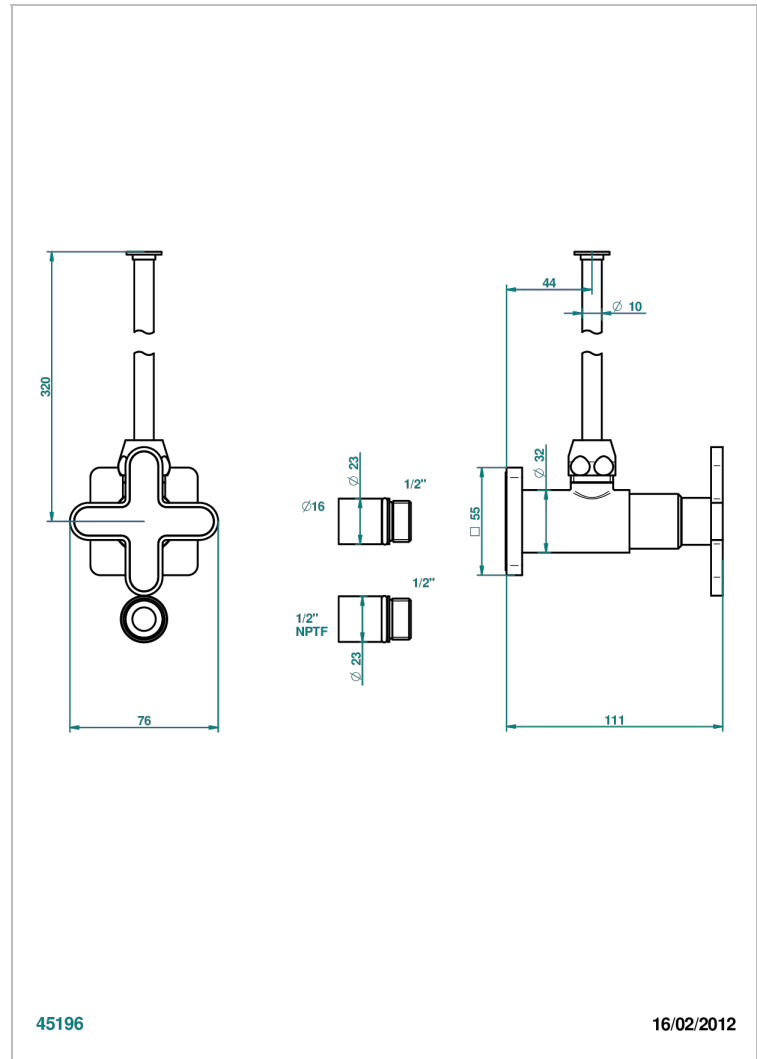

# PROFIL BLACK ONYX

A6N-181/SWC

Angle supply valve with 3/8" adaptor set for toilet

## CHARACTERISTIC

- Profil Black Onyx
- Angle supply valve with 3/8" adaptor set for toilet