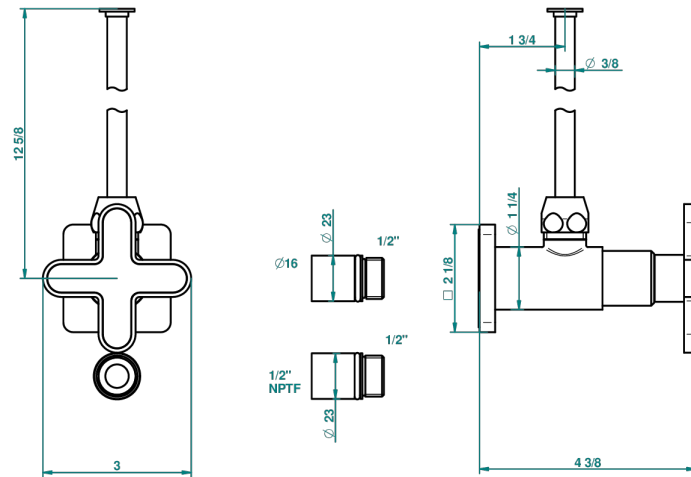

PROFIL ONICE NEGRO

A6N-181/SWC

Angle valve with 3/8 toiletsupply quick adaptator set

THG[®]
PARIS

45196

16/02/2012

CARACTERÍSTICAS

- Profil Onice negro
- Angle valve with 3/8 toiletsupply quick adaptator set