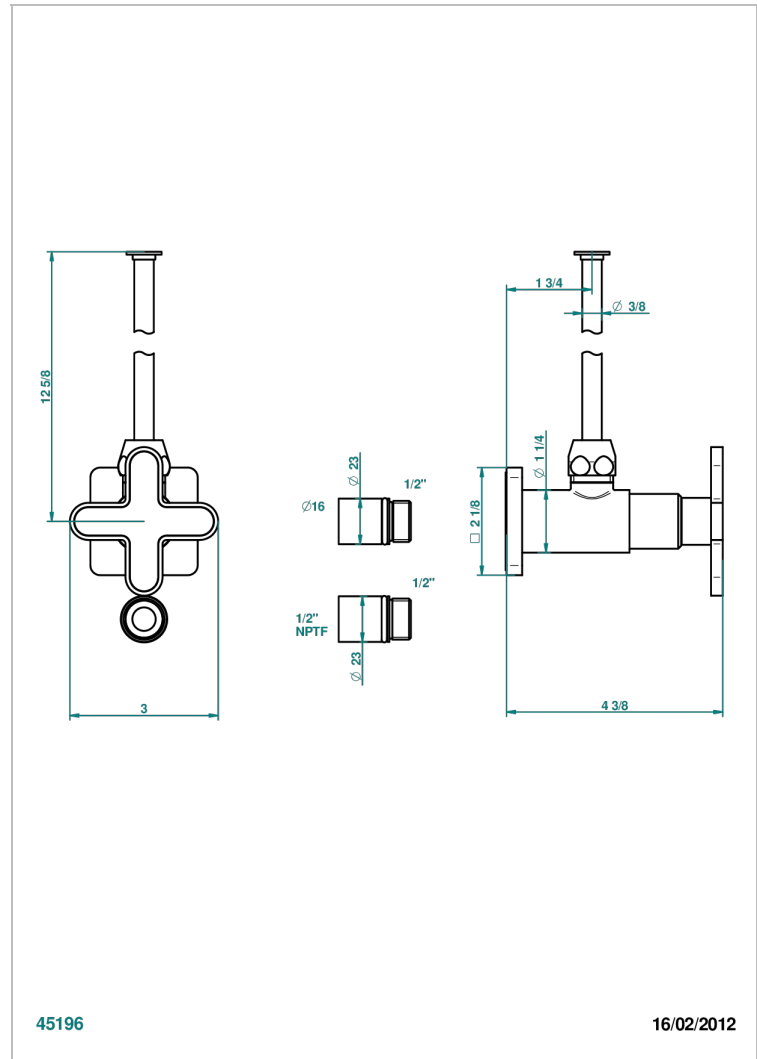

PROFIL BLACK ONYX

A6N-181/SWC

Angle supply valve with 3/8" adaptor set for toilet

45196

16/02/2012

CHARACTERISTIC

- Profil Black Onyx
- Angle supply valve with 3/8" adaptor set for toilet

AVAILABLE FINITIONS