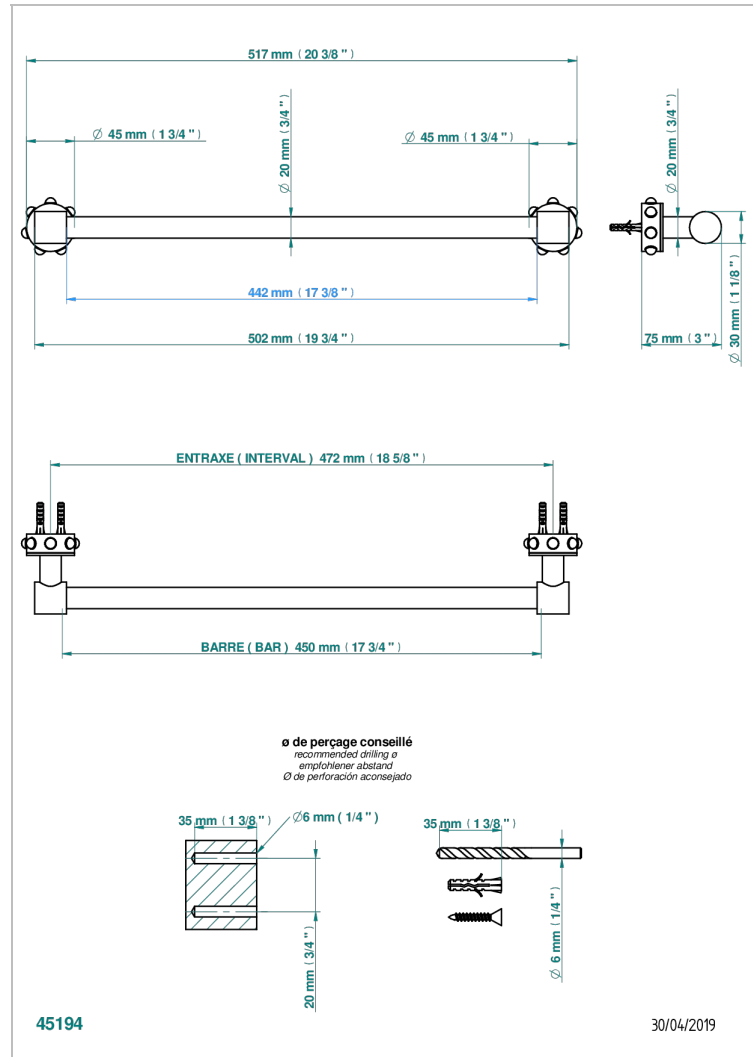

MOSSI CLEAR CRYSTAL

A2N-520/45

Towel bar, 18" long

CHARACTERISTIC

- Mossi Clear crystal
- Towel bar, 18" long

AVAILABLE FINITIONS

Black ceram - D30
Blush PVD - H62
Brass color PVD - H49
Brown bronze color PVD - F33
Chrome polished - A02
Chrome polished / gold polished - G02