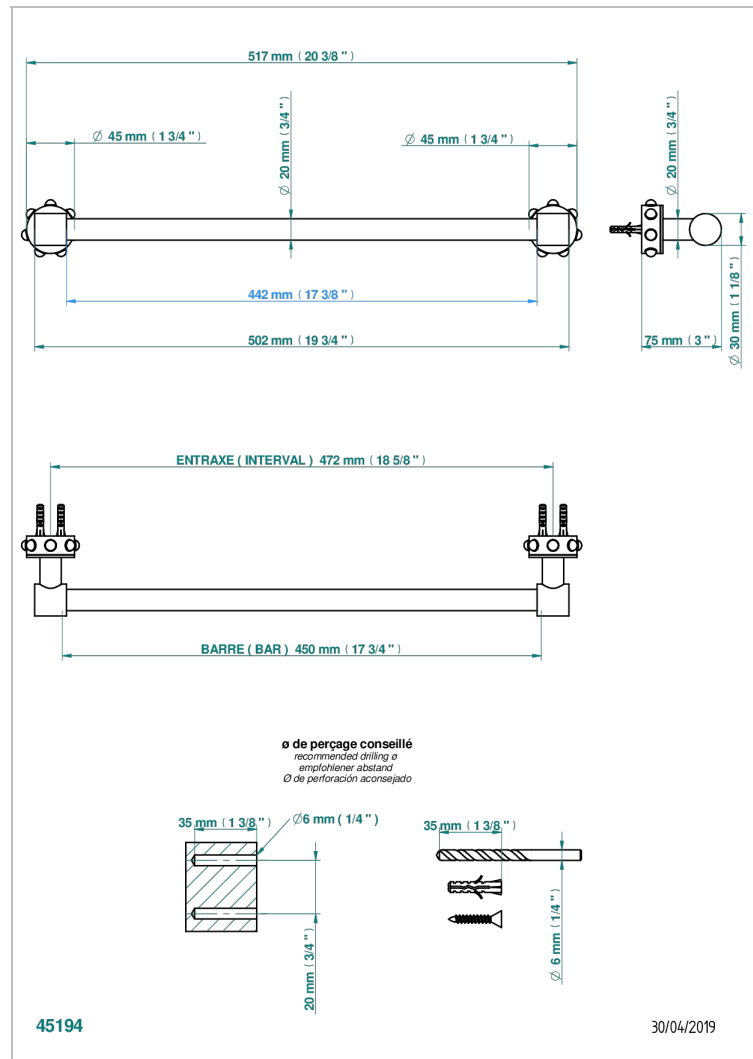

# MOSSI CLEAR CRYSTAL

A2N-520/45

Single towel rail, fixed rail, length: 450 mm,  $\varnothing$  20 mm

## CHARACTERISTIC

- Mossi Clear crystal
- Single towel rail, fixed rail, length: 450 mm,  $\varnothing$  20 mm