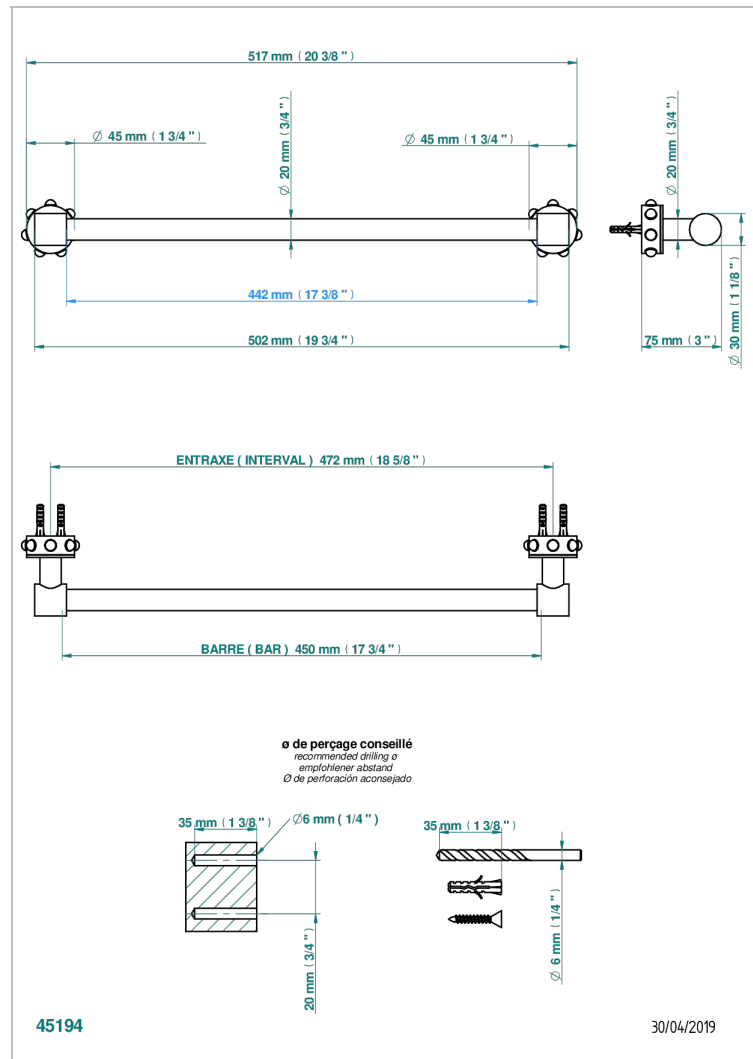

MOSSI CLEAR CRYSTAL

A2N-520/45

Single towel rail, fixed rail, length: 450 mm, \varnothing 20 mm

CHARACTERISTIC

- Mossi Clear crystal
- Single towel rail, fixed rail, length: 450 mm, \varnothing 20 mm

AVAILABLE FINITIONS