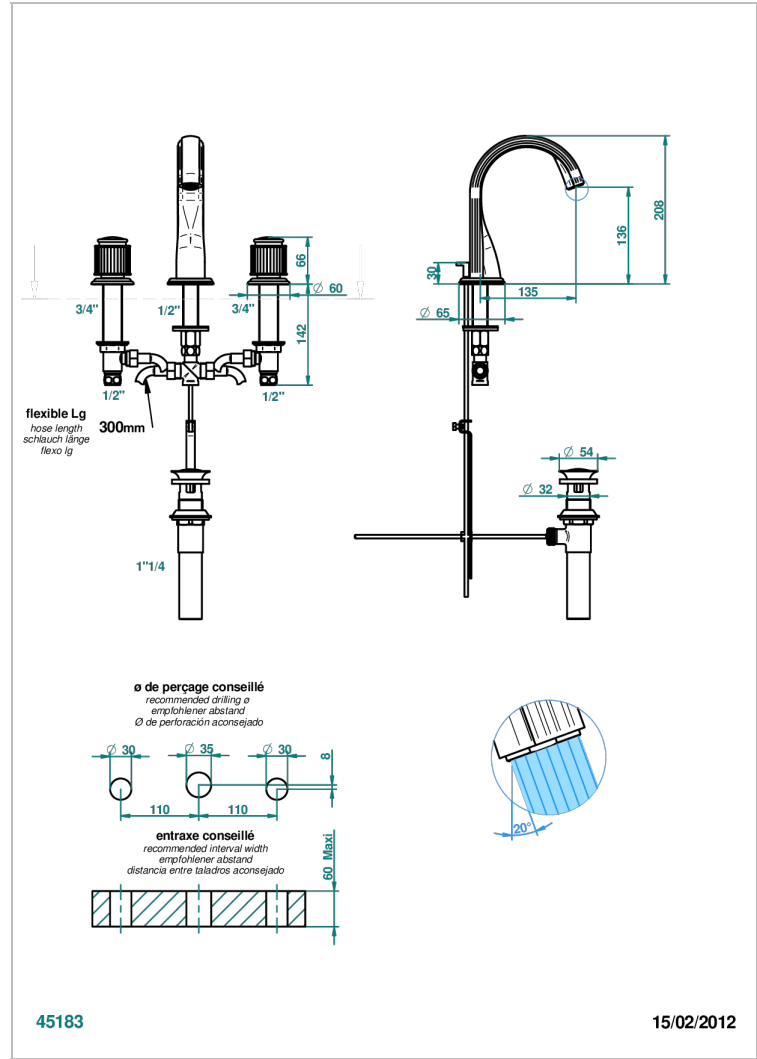

JAIPUR BLACK ONYX

A9C-151M/US

Widespread lavatory set with drain for 1 1/4" + countertop

CHARACTERISTIC

- Jaipur Black Onyx
- Widespread lavatory set with drain for 1 1/4" + countertop

TECHNICAL SPECS

- Recommandé : 3 bars (max. 5 bars) - Advised : 43,5 psi (max. 72 psi)
- 5,7 l/min à 3 bars (1.5 gpm at 43.5 psi)