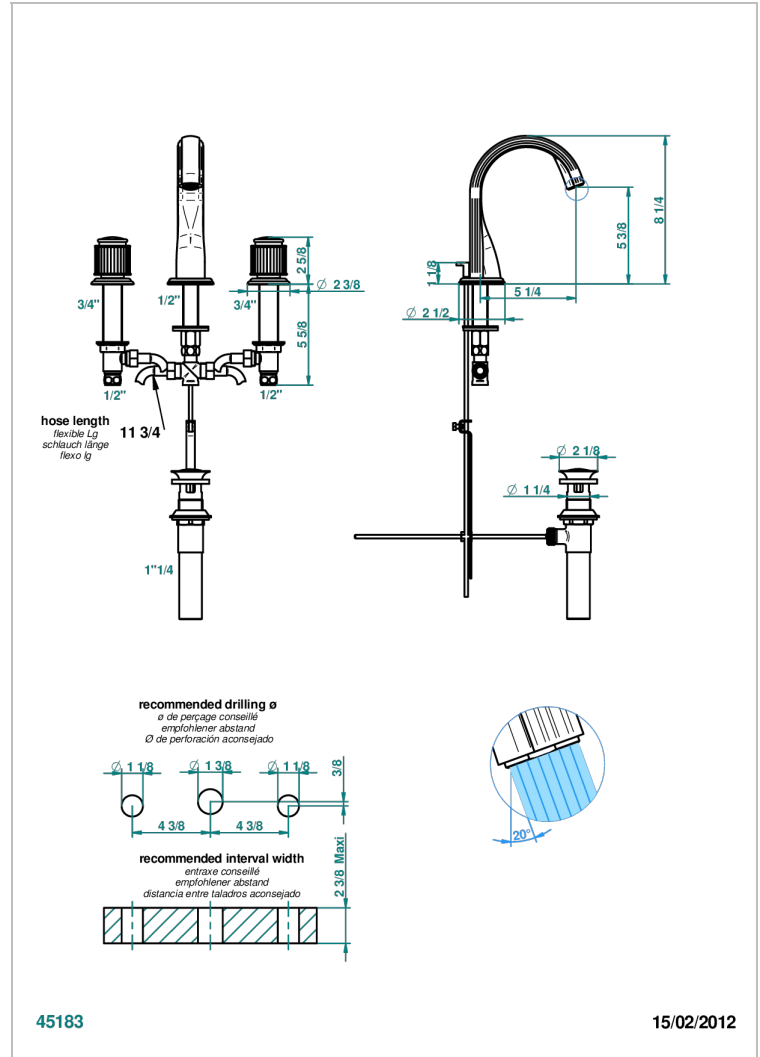

JAIPUR BLACK ONYX

A9C-151M/US

Widespread lavatory set with drain for 1 1/4" + countertop

CHARACTERISTIC

- Jaipur Black Onyx
- Widespread lavatory set with drain for 1 1/4" + countertop

TECHNICAL SPECS

- Recommandé : 3 bars (max. 5 bars) - Advised : 43,5 psi (max. 72 psi)
- 5,7 l/min à 3 bars (1.5 gpm at 43.5 psi)