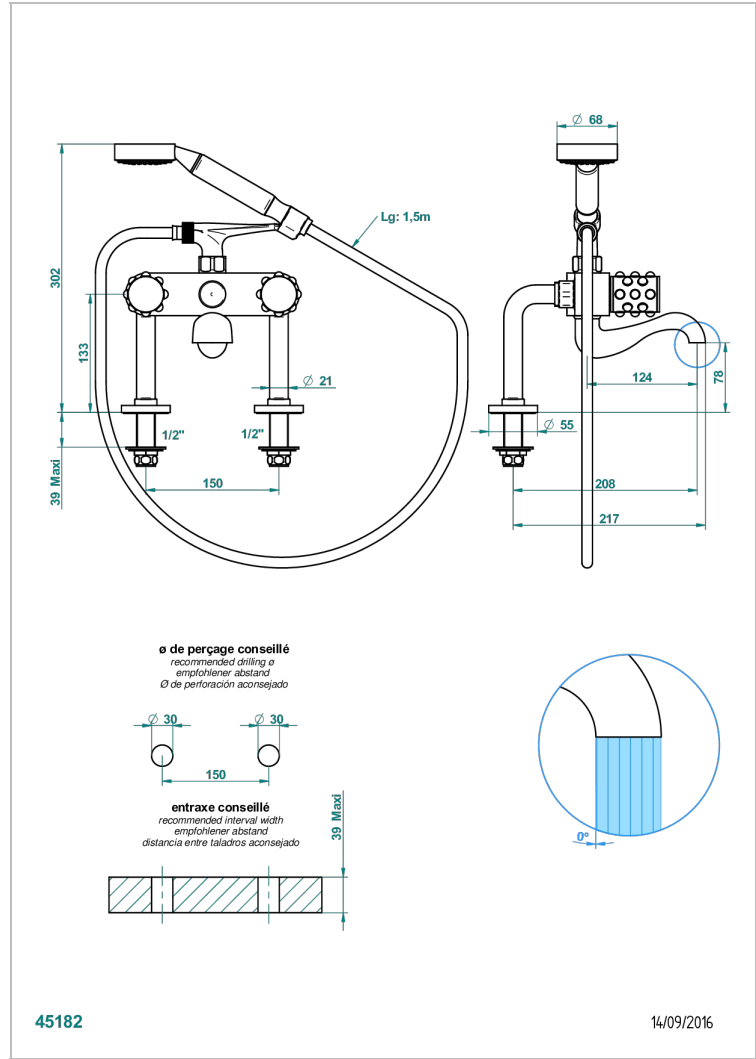

MOSSI CLEAR CRYSTAL

A2N-13G

Rim mounted 2-hole bath/telephone shower mixer, shower and hose

CHARACTERISTIC

- ACS : 21ACCLY034

TECHNICAL SPECS

- Recommandé : 3 bars (max. 5 bars) - Advised : 43,5 psi (max. 72 psi)
- Bec : 75 l/min à 3 bars - Douchette : 9,5 l/min à 3 bars
- Spout : 19,8 gpm at 43.5 psi - Handshower : 2.5 gpm at 43.5 psi

STANDARDS

AVAILABLE FINITIONS

Antique nickel - H28
 Black ceram - D30
 Blush PVD - H62
 Brass color PVD - H49
 Brown bronze color PVD - F33
 Gold color PVD - H52

Graphite PVD - H64
 Lacquered light bronze - D01
 Matt Umber PVD - H67
 Matt blush PVD - H60
 Matt brass color PVD - H50
 Matt brown bronze color PVD - F34