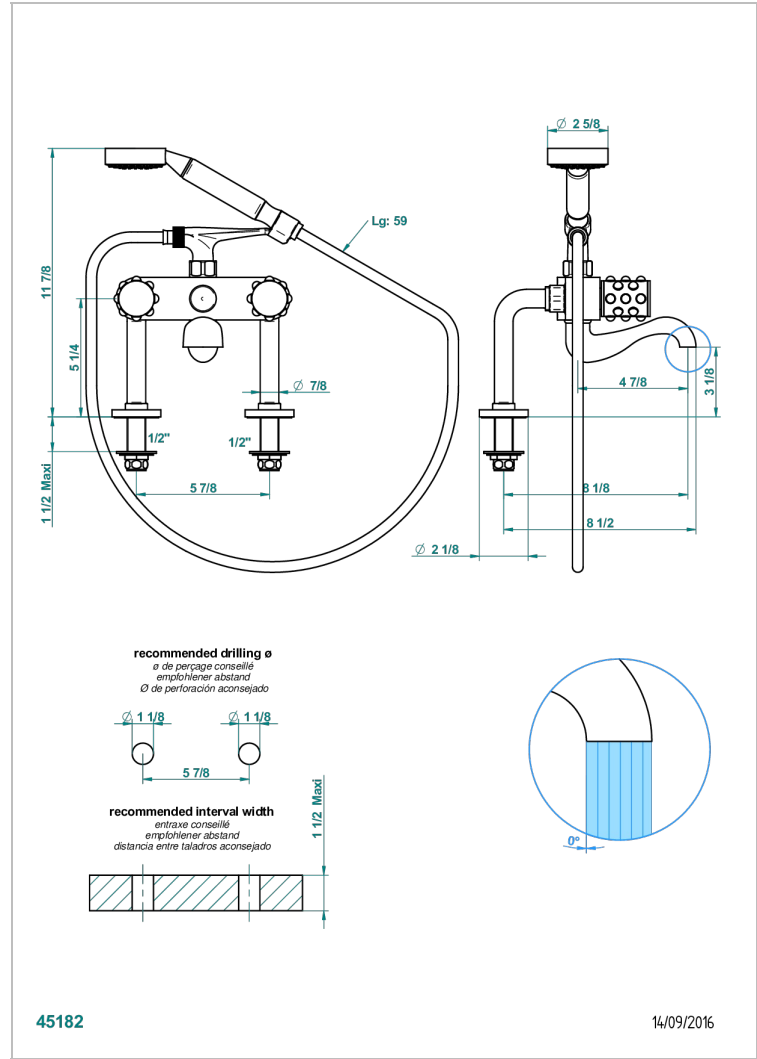

MOSSI CLEAR CRYSTAL

A2N-13G

Rim mounted 2-hole bath/telephone shower mixer, shower and hose

CHARACTERISTIC

- ACS : 21ACCLY034

TECHNICAL SPECS

- Recommandé : 3 bars (max. 5 bars) - Advised : 43,5 psi (max. 72 psi)
- Bec : 75 l/min à 3 bars - Douchette : 9,5 l/min à 3 bars
- Spout : 19,8 gpm at 43.5 psi - Handshower : 2.5 gpm at 43.5 psi

STANDARDS

AVAILABLE FINITIONS

Antique nickel - H28
Black ceram - D30
Blush PVD - H62
Brass color PVD - H49
Brown bronze color PVD - F33
Gold color PVD - H52

Graphite PVD - H64
Lacquered light bronze - D01
Matt Umber PVD - H67
Matt blush PVD - H60
Matt brass color PVD - H50
Matt brown bronze color PVD - F34