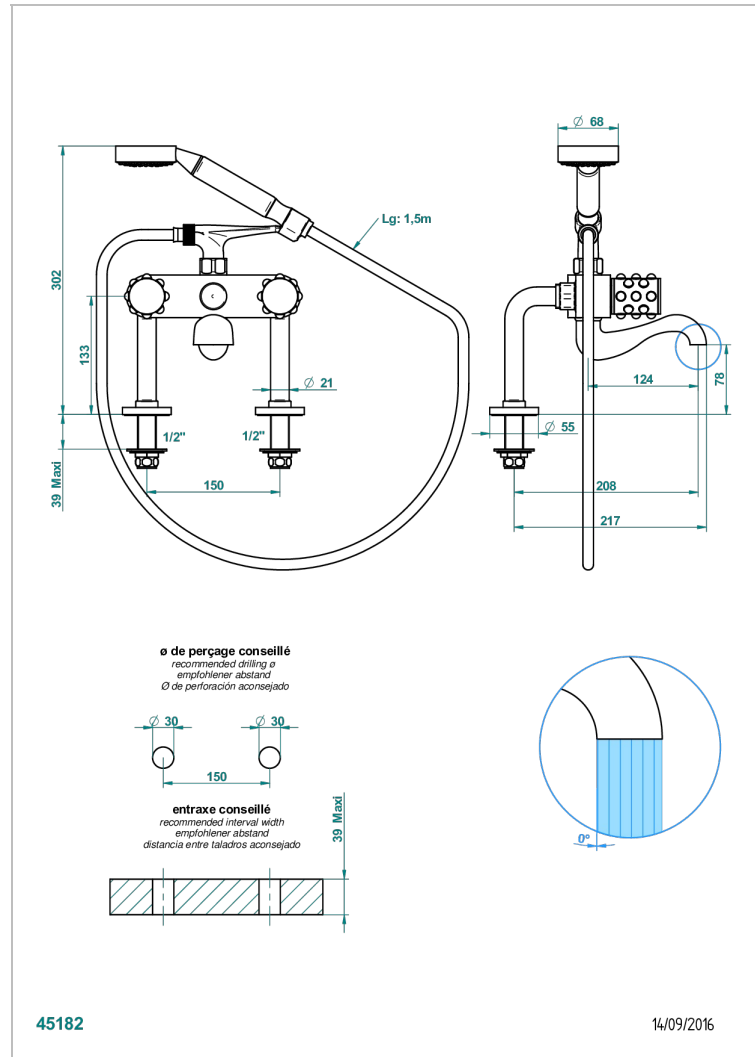

MOSSI CLEAR CRYSTAL

A2N-13G

Rim mounted 2-hole bath/telephone shower mixer, shower and hose

CHARACTERISTIC

- ACS : 21ACCLY034

TECHNICAL SPECS

- Recommandé : 3 bars (max. 5 bars) - Advised : 43,5 psi (max. 72 psi)
- Bec : 75 l/min à 3 bars - Douchette : 9,5 l/min à 3 bars
- Spout : 19,8 gpm at 43.5 psi - Handshower : 2.5 gpm at 43.5 psi

STANDARDS

AVAILABLE FINITIONS

Antique nickel - H28
Black ceram - D30
Blush PVD - H62
Brass color PVD - H49
Brown bronze color PVD - F33
Gold color PVD - H52

Graphite PVD - H64
Lacquered light bronze - D01
Matt Umber PVD - H67
Matt blush PVD - H60
Matt brass color PVD - H50
Matt brown bronze color PVD - F34