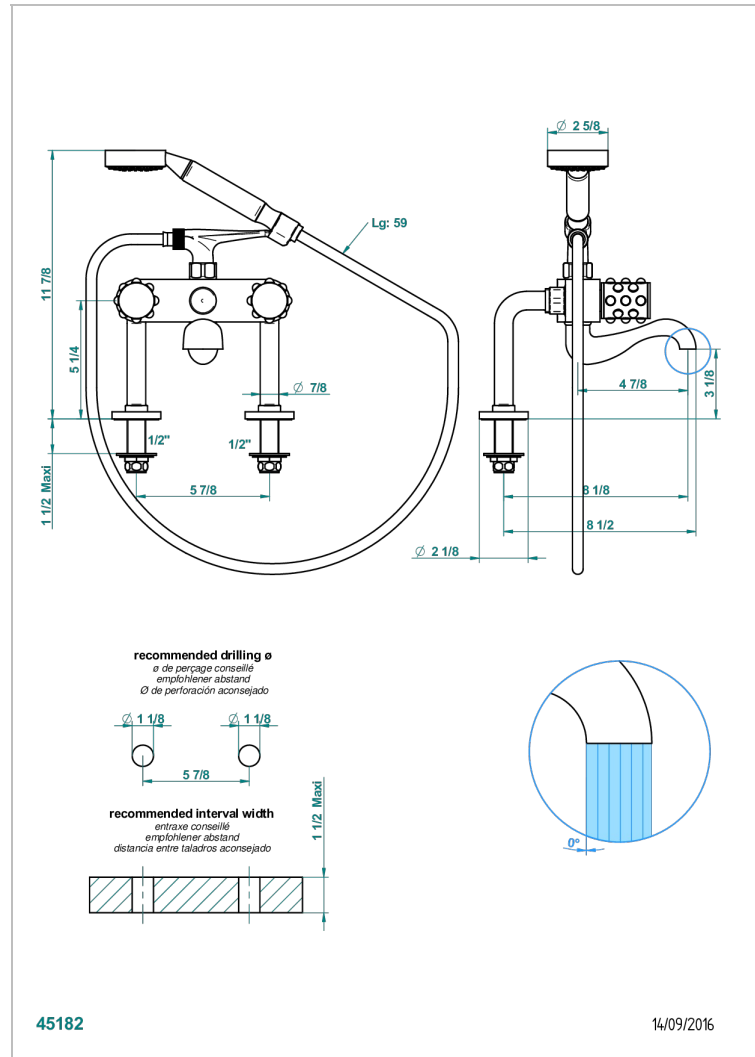

MOSSI CLEAR CRYSTAL

A2N-13G

Rim mounted 2-hole bath/telephone shower mixer, shower and hose

THG[®]
PARIS

CHARACTERISTIC

- ACS : 21ACCLY034

TECHNICAL SPECS

- Recommandé : 3 bars (max. 5 bars) - Advised : 43,5 psi (max. 72 psi)
- Bec : 75 l/min à 3 bars - Douchette : 9,5 l/min à 3 bars
- Spout : 19,8 gpm at 43.5 psi - Handshower : 2.5 gpm at 43.5 psi

STANDARDS

AVAILABLE FINITIONS

Antique nickel - H28
Black ceram - D30
Blush PVD - H62
Brass color PVD - H49
Brown bronze color PVD - F33
Gold color PVD - H52

Graphite PVD - H64
Lacquered light bronze - D01
Matt Umber PVD - H67
Matt blush PVD - H60
Matt brass color PVD - H50
Matt brown bronze color PVD - F34