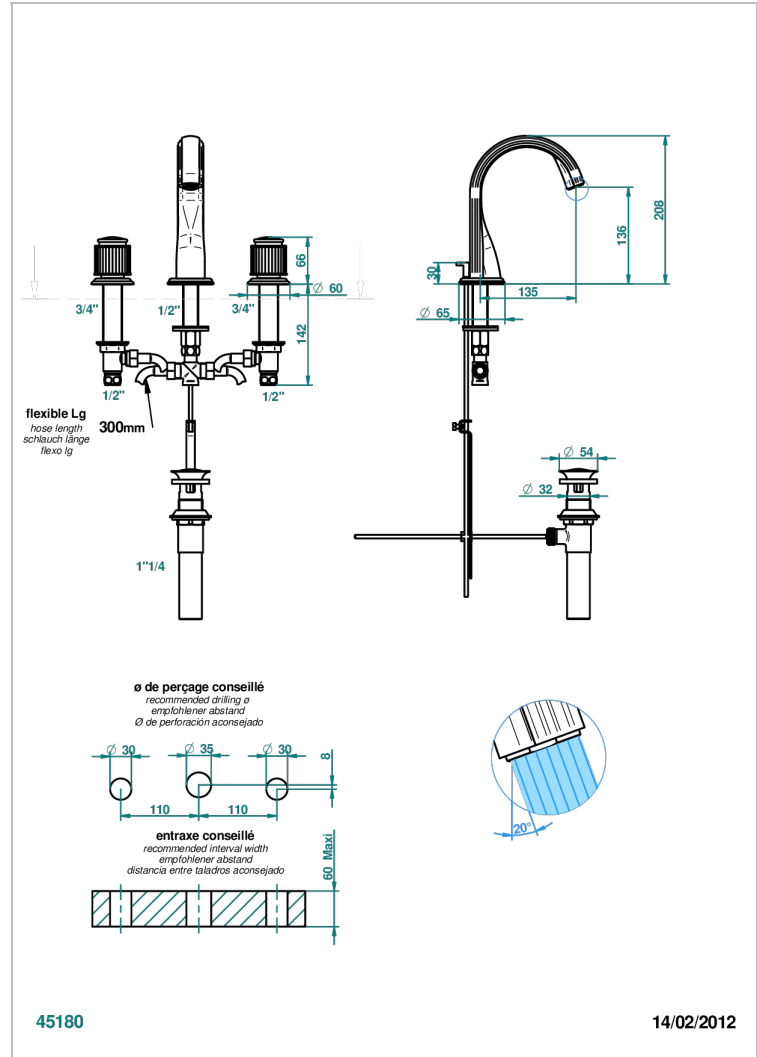

JAIPUR SATINY CRYSTAL

A9B-151M/US

Widespread lavatory set with drain for 1 1/4" + countertop

CHARACTERISTIC

- Jaipur Satiny crystal
- Widespread lavatory set with drain for 1 1/4" + countertop

TECHNICAL SPECS

- Recommandé : 3 bars (max. 5 bars) - Advised : 43,5 psi (max. 72 psi)
- 5,7 l/min à 3 bars (1.5 gpm at 43.5 psi)

AVAILABLE FINITIONS

Black ceram - D30
Blush PVD - H62
Brass color PVD - H49
Brown bronze color PVD - F33
Chrome polished - A02
Chrome polished / gold polished - G02