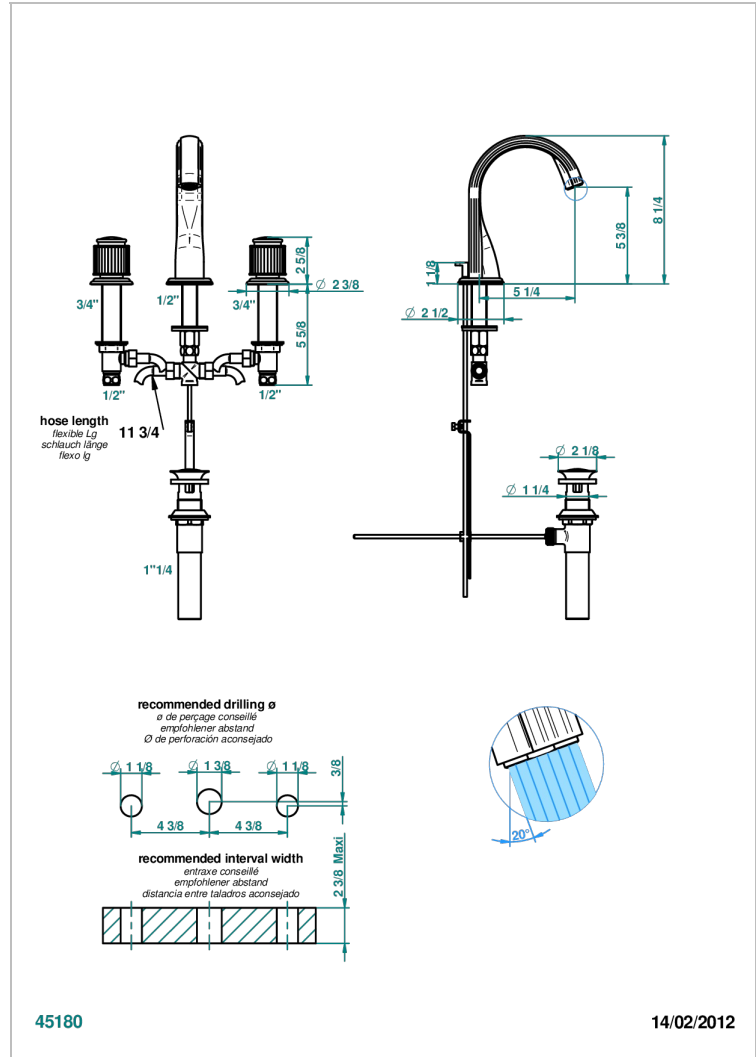

# JAIPUR SATINY CRYSTAL

A9B-151M/US

Widespread lavatory set with drain for 1 1/4" + countertop

## CHARACTERISTIC

- Jaipur Satiny crystal
- Widespread lavatory set with drain for 1 1/4" + countertop

## TECHNICAL SPECS

- Recommandé : 3 bars (max. 5 bars) - Advised : 43,5 psi (max. 72 psi)
- 5,7 l/min à 3 bars (1.5 gpm at 43.5 psi)