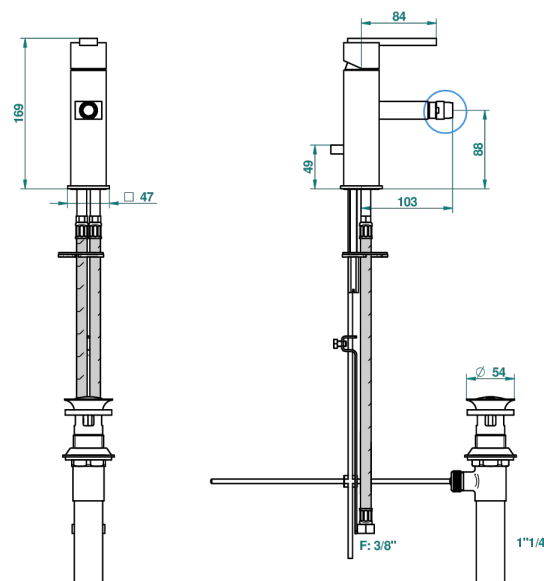

BELUGA WITH LEVER HANDLES

G1U-6504D/US

Single lever bidet faucet with drain

45179

14/02/2012

CHARACTERISTIC

- Beluga with lever handles
- Single lever bidet faucet with drain

TECHNICAL SPECS

- Recommandé : 3 bars (max. 5 bars) - Advised : 43,5 psi (max. 72 psi)
- 5,7 l/min à 3 bars (1.5 gpm at 43.5 psi)

AVAILABLE FINITIONS

Black ceram - D30

Blush PVD - H62

Brass color PVD - H49

Brown bronze color PVD - F33

Chrome polished - A02

Chrome polished / gold polished - G02

Copper antique matt, coated - H07

Gold color PVD - H52

Gold mat - F07

Gold polished - F01

Graphite PVD - H64

Light coated bronze - D01

Matt Umber PVD - H67

Matt blush PVD - H60

Matt brass color PVD - H50

Matt brown bronze color PVD - F34

Matt chrome (American satin) - C02

Matt gold color PVD - H53

Matt graphite PVD - H65

Matt nickel (American satin) - C01

Matt nickel color PVD - H56

Nickel antique / Sovereign - H28

Nickel color PVD - H55

Nickel polished - B01

Soft gold - F30

Soft matt gold - F31

Umber PVD - H66