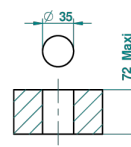

BELUGA WITH LEVER HANDLES

G1U-6504D/US

Single lever bidet faucet with drain

45179

14/02/2012

CHARACTERISTIC

- Beluga with lever handles
- Single lever bidet faucet with drain

TECHNICAL SPECS

- Recommandé : 3 bars (max. 5 bars) - Advised : 43,5 psi (max. 72 psi)
- 5,7 l/min à 3 bars (1.5 gpm at 43.5 psi)

AVAILABLE FINITIONS

Black ceram - D30

Blush PVD - H62

Brass color PVD - H49

Brown bronze color PVD - F33

Chrome polished - A02

Chrome polished / gold polished - G02

Copper antique matt, coated - H07

Gold color PVD - H52

Gold mat - F07

Gold polished - F01

Graphite PVD - H64

Light coated bronze - D01

Matt Umber PVD - H67

Matt blush PVD - H60

Matt brass color PVD - H50

Matt brown bronze color PVD - F34

Matt chrome (American satin) - C02

Matt gold color PVD - H53

Matt graphite PVD - H65

Matt nickel (American satin) - C01

Matt nickel color PVD - H56

Nickel antique / Sovereign - H28

Nickel color PVD - H55

Nickel polished - B01

Soft gold - F30

Soft matt gold - F31

Umber PVD - H66