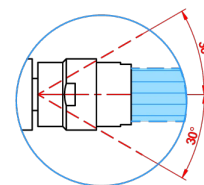

BELUGA WITH LEVER HANDLES

G1U-6504D/US

Single lever bidet faucet with drain

45179

14/02/2012

CHARACTERISTIC

- Beluga with lever handles
- Single lever bidet faucet with drain

TECHNICAL SPECS

- Recommandé : 3 bars (max. 5 bars) - Advised : 43,5 psi (max. 72 psi)
- 5,7 l/min à 3 bars (1.5 gpm at 43.5 psi)

AVAILABLE FINITIONS

Black ceram - D30

Blush PVD - H62

Brass color PVD - H49

Brown bronze color PVD - F33

Chrome polished - A02

Chrome polished / gold polished - G02

Copper antique matt, coated - H07

Gold color PVD - H52

Gold mat - F07

Gold polished - F01

Graphite PVD - H64

Light coated bronze - D01

Matt Umber PVD - H67

Matt blush PVD - H60

Matt brass color PVD - H50

Matt brown bronze color PVD - F34

Matt chrome (American satin) - C02

Matt gold color PVD - H53

Matt graphite PVD - H65

Matt nickel (American satin) - C01

Matt nickel color PVD - H56

Nickel antique / Sovereign - H28

Nickel color PVD - H55

Nickel polished - B01

Soft gold - F30

Soft matt gold - F31

Umber PVD - H66