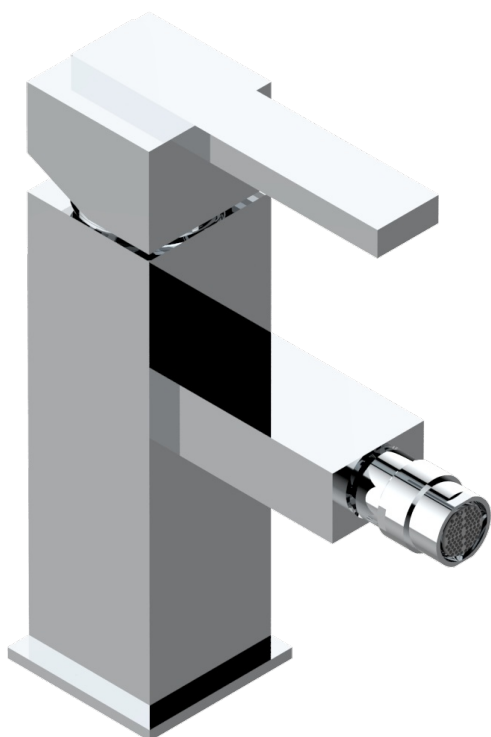

BELUGA WITH LEVER HANDLES

G1U-6504D/US

Single lever bidet faucet with drain

45179

14/02/2012

CHARACTERISTIC

- Beluga with lever handles
- Single lever bidet faucet with drain

TECHNICAL SPECS

- Recommandé : 3 bars (max. 5 bars) - Advised : 43,5 psi (max. 72 psi)
- 5,7 l/min à 3 bars (1.5 gpm at 43.5 psi)

AVAILABLE FINITIONS

Black ceram - D30

Blush PVD - H62

Brass color PVD - H49

Brown bronze color PVD - F33

Chrome polished - A02

Chrome polished / gold polished - G02

Copper antique matt, coated - H07

Gold color PVD - H52

Gold mat - F07

Gold polished - F01

Graphite PVD - H64

Light coated bronze - D01

Matt Umber PVD - H67

Matt blush PVD - H60

Matt brass color PVD - H50

Matt brown bronze color PVD - F34

Matt chrome (American satin) - C02

Matt gold color PVD - H53

Matt graphite PVD - H65

Matt nickel (American satin) - C01

Matt nickel color PVD - H56

Nickel antique / Sovereign - H28

Nickel color PVD - H55

Nickel polished - B01

Soft gold - F30

Soft matt gold - F31

Umber PVD - H66