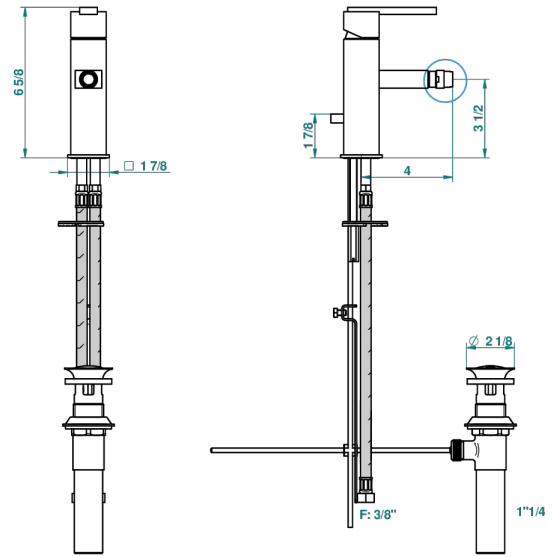

BELUGA WITH LEVER HANDLES

G1U-6504D/US

Single lever bidet faucet with drain

45179

14/02/2012

CHARACTERISTIC

- Beluga with lever handles
- Single lever bidet faucet with drain

TECHNICAL SPECS

- Recommandé : 3 bars (max. 5 bars) - Advised : 43,5 psi (max. 72 psi)
- 5,7 l/min à 3 bars (1.5 gpm at 43.5 psi)

AVAILABLE FINITIONS

Black ceram - D30
Blush PVD - H62
Brass color PVD - H49
Brown bronze color PVD - F33
Chrome polished - A02
Chrome polished / gold polished - G02

Copper antique matt, coated - H07
Gold color PVD - H52
Gold mat - F07
Gold polished - F01
Graphite PVD - H64
Light coated bronze - D01

Matt Umber PVD - H67
Matt blush PVD - H60
Matt brass color PVD - H50
Matt brown bronze color PVD - F34
Matt chrome (American satin) - C02
Matt gold color PVD - H53

Matt graphite PVD - H65
Matt nickel (American satin) - C01
Matt nickel color PVD - H56
Nickel antique / Sovereign - H28
Nickel color PVD - H55
Nickel polished - B01

Soft gold - F30
Soft matt gold - F31
Umber PVD - H66