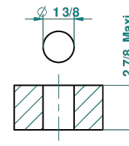

BELUGA WITH LEVER HANDLES

G1U-6504D/US

Single lever bidet faucet with drain

45179

14/02/2012

CHARACTERISTIC

- Beluga with lever handles
- Single lever bidet faucet with drain

TECHNICAL SPECS

- Recommandé : 3 bars (max. 5 bars) - Advised : 43,5 psi (max. 72 psi)
- 5,7 l/min à 3 bars (1.5 gpm at 43.5 psi)

AVAILABLE FINITIONS

Black ceram - D30
Blush PVD - H62
Brass color PVD - H49
Brown bronze color PVD - F33
Chrome polished - A02
Chrome polished / gold polished - G02

Copper antique matt, coated - H07
Gold color PVD - H52
Gold mat - F07
Gold polished - F01
Graphite PVD - H64
Light coated bronze - D01

Matt Umber PVD - H67
Matt blush PVD - H60
Matt brass color PVD - H50
Matt brown bronze color PVD - F34
Matt chrome (American satin) - C02
Matt gold color PVD - H53

Matt graphite PVD - H65
Matt nickel (American satin) - C01
Matt nickel color PVD - H56
Nickel antique / Sovereign - H28
Nickel color PVD - H55
Nickel polished - B01

Soft gold - F30
Soft matt gold - F31
Umber PVD - H66