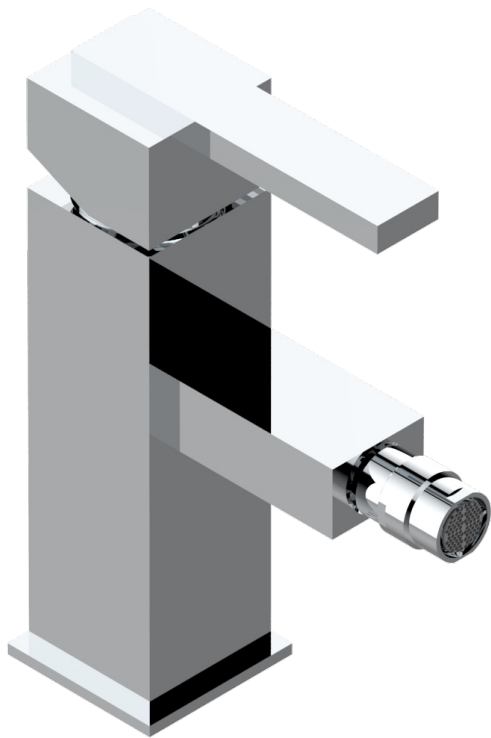

BELUGA WITH LEVER HANDLES

G1U-6504D/US

Single lever bidet faucet with drain

45179

14/02/2012

CHARACTERISTIC

- Beluga with lever handles
- Single lever bidet faucet with drain

TECHNICAL SPECS

- Recommandé : 3 bars (max. 5 bars) - Advised : 43,5 psi (max. 72 psi)
- 5,7 l/min à 3 bars (1.5 gpm at 43.5 psi)

AVAILABLE FINITIONS

Black ceram - D30
Blush PVD - H62
Brass color PVD - H49
Brown bronze color PVD - F33
Chrome polished - A02
Chrome polished / gold polished - G02

Copper antique matt, coated - H07
Gold color PVD - H52
Gold mat - F07
Gold polished - F01
Graphite PVD - H64
Light coated bronze - D01

Matt Umber PVD - H67
Matt blush PVD - H60
Matt brass color PVD - H50
Matt brown bronze color PVD - F34
Matt chrome (American satin) - C02
Matt gold color PVD - H53

Matt graphite PVD - H65
Matt nickel (American satin) - C01
Matt nickel color PVD - H56
Nickel antique / Sovereign - H28
Nickel color PVD - H55
Nickel polished - B01

Soft gold - F30
Soft matt gold - F31
Umber PVD - H66