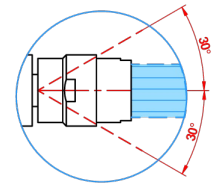

BELUGA WITH LEVER HANDLES

G1U-6504D/US

Single lever bidet faucet with drain

45179

14/02/2012

CHARACTERISTIC

- Beluga with lever handles
- Single lever bidet faucet with drain

TECHNICAL SPECS

- Recommandé : 3 bars (max. 5 bars) - Advised : 43,5 psi (max. 72 psi)
- 5,7 l/min à 3 bars (1.5 gpm at 43.5 psi)

AVAILABLE FINITIONS

Black ceram - D30
Blush PVD - H62
Brass color PVD - H49
Brown bronze color PVD - F33
Chrome polished - A02
Chrome polished / gold polished - G02

Copper antique matt, coated - H07
Gold color PVD - H52
Gold mat - F07
Gold polished - F01
Graphite PVD - H64
Light coated bronze - D01

Matt Umber PVD - H67
Matt blush PVD - H60
Matt brass color PVD - H50
Matt brown bronze color PVD - F34
Matt chrome (American satin) - C02
Matt gold color PVD - H53

Matt graphite PVD - H65
Matt nickel (American satin) - C01
Matt nickel color PVD - H56
Nickel antique / Sovereign - H28
Nickel color PVD - H55
Nickel polished - B01

Soft gold - F30
Soft matt gold - F31
Umber PVD - H66