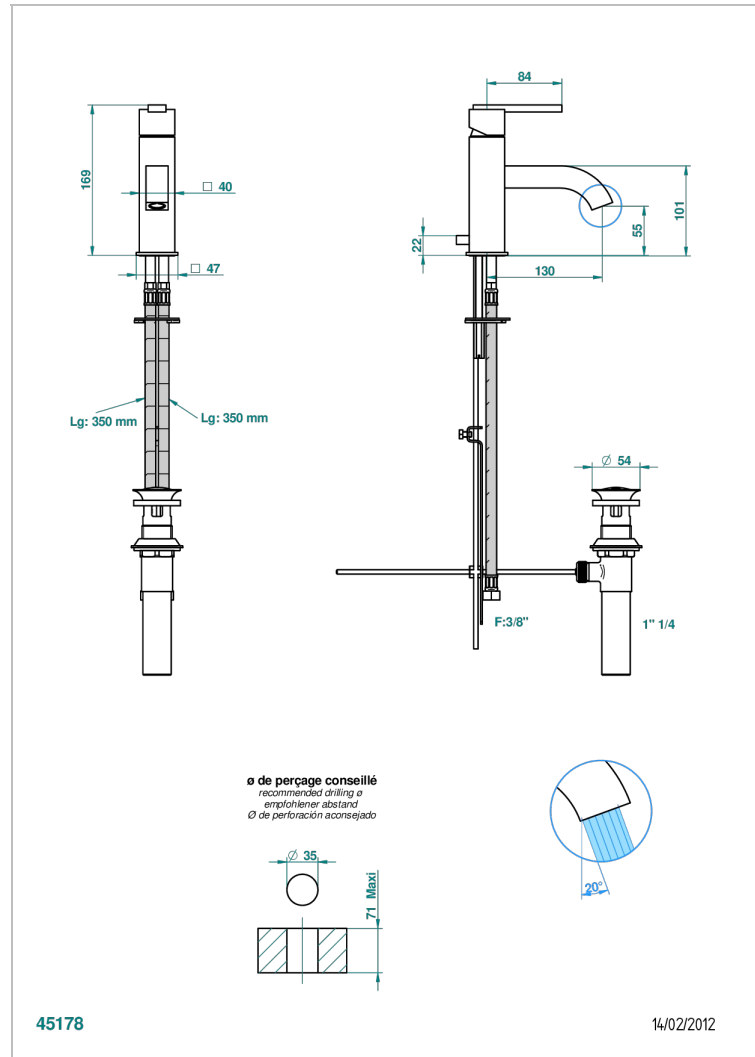

BELUGA WITH LEVER HANDLES

G1U-6500BL/US

Single lever faucet with drain - long spout

CHARACTERISTIC

- Beluga with lever handles
- Single lever faucet with drain - long spout

TECHNICAL SPECS

- Recommandé : 3 bars (max. 5 bars) - Advised : 43,5 psi (max. 72 psi)
- 5,7 l/min à 3 bars (1.5 gpm at 43.5 psi)