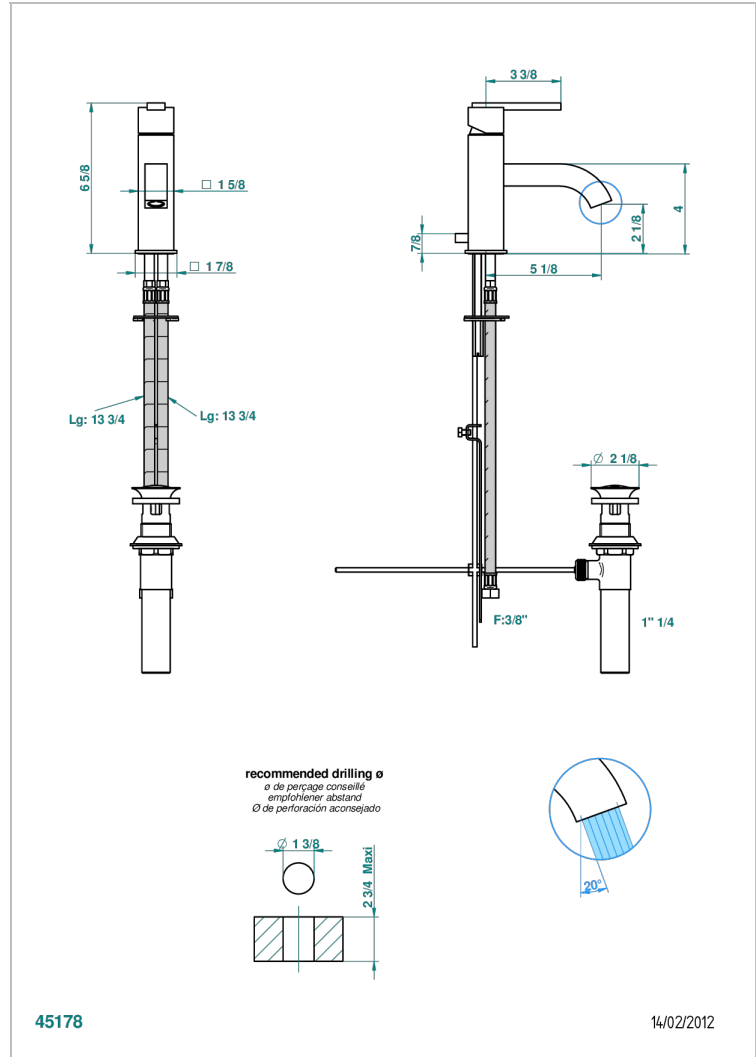

BELUGA WITH LEVER HANDLES

G1U-6500BL/US

Single lever faucet with drain - long spout

CHARACTERISTIC

- Beluga with lever handles
- Single lever faucet with drain - long spout

TECHNICAL SPECS

- Recommandé : 3 bars (max. 5 bars) - Advised : 43,5 psi (max. 72 psi)
- 5,7 l/min à 3 bars (1.5 gpm at 43.5 psi)