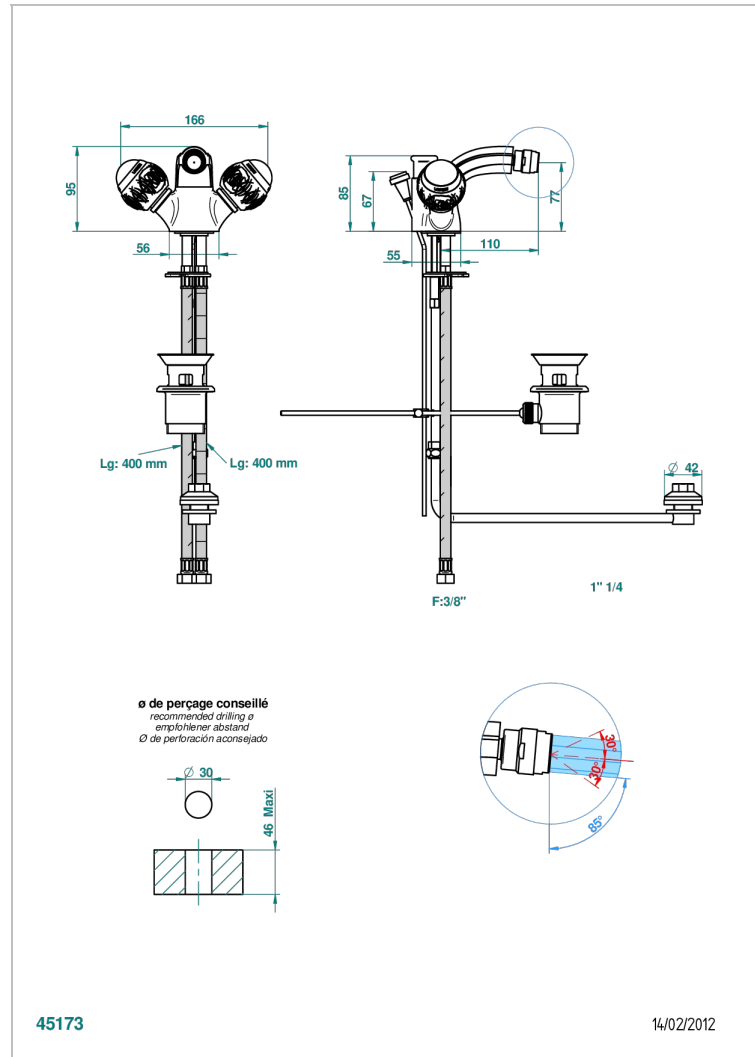

# PANTHERE CLEAR CRYSTAL

A2H-3205/202

1-hole bidet mixer, swivel jet, ascending spray and pop-up waste

THG<sup>®</sup>  
PARIS

## CHARACTERISTIC

- Panthère Clear crystal
- 1-hole bidet mixer, swivel jet, ascending spray and pop-up waste

## TECHNICAL SPECS

- Recommandé : 3 bars (max. 5 bars) - Advised : 43,5 psi (max. 72 psi)
- 15 l/min à 3 bars (4 gpm at 43.5 psi)