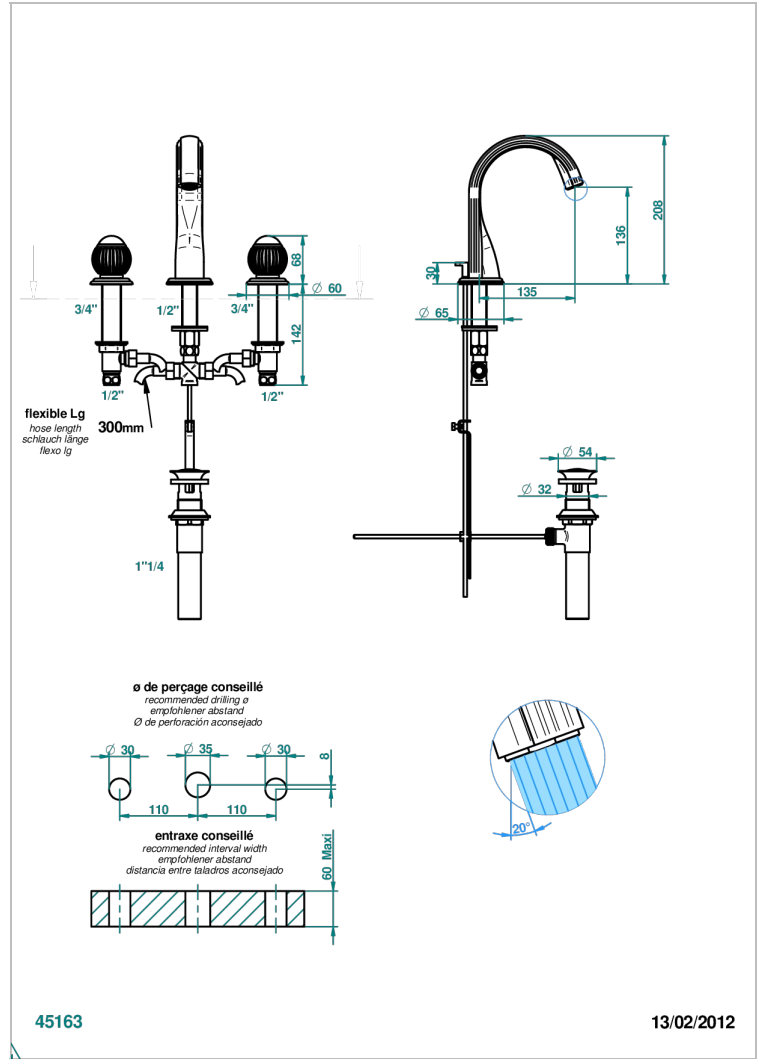

VOGUE BLACK ONYX

A8P-151M/US

Widespread lavatory set with drain for 1 1/4" + countertop

THG
PARIS

CHARACTERISTIC

- Vogue black onyx
- Widespread lavatory set with drain for 1 1/4" + countertop

TECHNICAL SPECS

- Recommandé : 3 bars (max. 5 bars) - Advised : 43,5 psi (max. 72 psi)
- 5,7 l/min à 3 bars (1.5 gpm at 43.5 psi)

AVAILABLE FINITIONS

Black ceram - D30
Blush PVD - H62
Brass color PVD - H49
Brown bronze color PVD - F33
Chrome polished - A02
Chrome polished / gold polished - G02

Matt graphite PVD - H65
Matt nickel (American satin) - C01
Matt nickel color PVD - H56
Nickel antique / Sovereign - H28
Nickel color PVD - H55
Nickel polished - B01

Soft gold - F30
Soft matt gold - F31
Umber PVD - H66