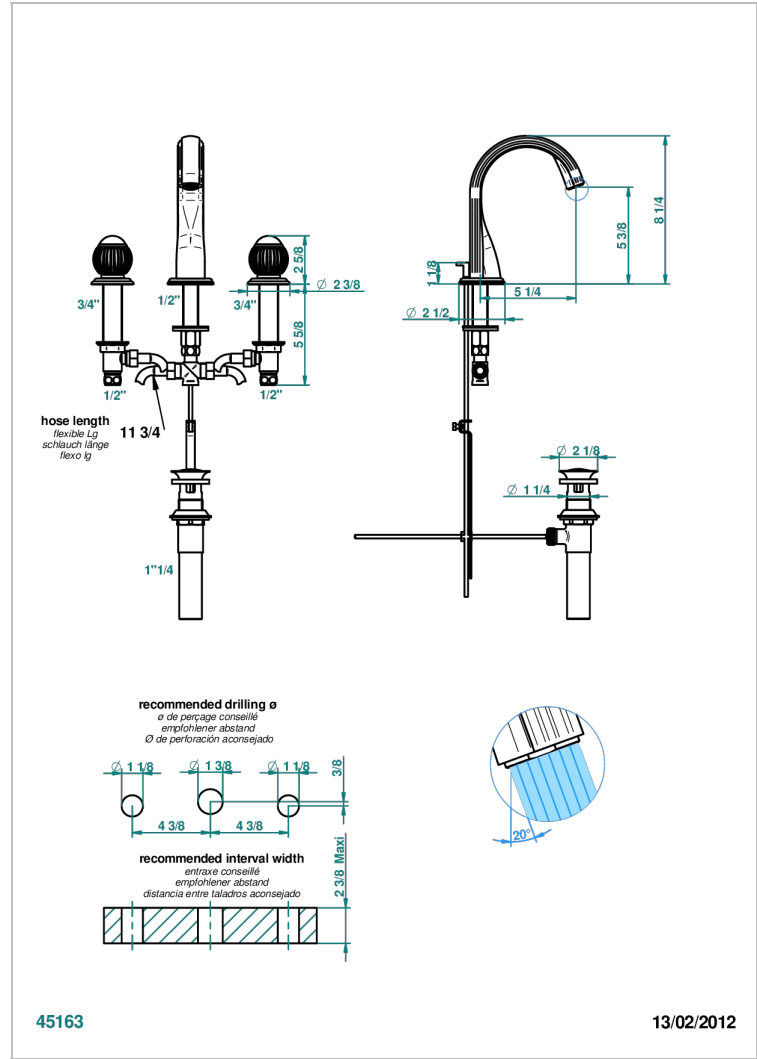

VOGUE BLACK ONYX

A8P-151M/US

Widespread lavatory set with drain for 1 1/4" + countertop

THG[®]
PARIS

CHARACTERISTIC

- Vogue black onyx
- Widespread lavatory set with drain for 1 1/4" + countertop

TECHNICAL SPECS

- Recommandé : 3 bars (max. 5 bars) - Advised : 43,5 psi (max. 72 psi)
- 5,7 l/min à 3 bars (1.5 gpm at 43.5 psi)

AVAILABLE FINITIONS

Black ceram - D30
Blush PVD - H62
Brass color PVD - H49
Brown bronze color PVD - F33
Chrome polished - A02
Chrome polished / gold polished - G02

Matt graphite PVD - H65
Matt nickel (American satin) - C01
Matt nickel color PVD - H56
Nickel antique / Sovereign - H28
Nickel color PVD - H55
Nickel polished - B01

Soft gold - F30
Soft matt gold - F31
Umber PVD - H66