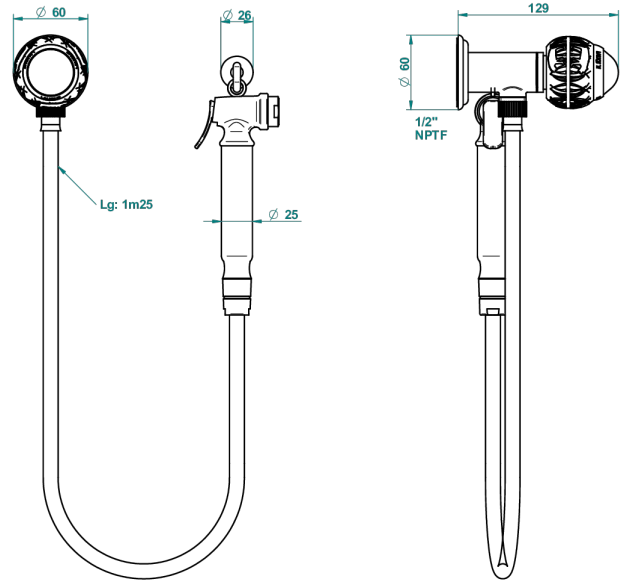

# PANTHERE CLEAR CRYSTAL

A2H-5840/8US

Handheld spray bidet with hose, elbow and hook

THG<sup>®</sup>  
PARIS

45162

06/07/2016

## CHARACTERISTIC

- Panthère Clear crystal
- Handheld spray bidet with hose, elbow and hook