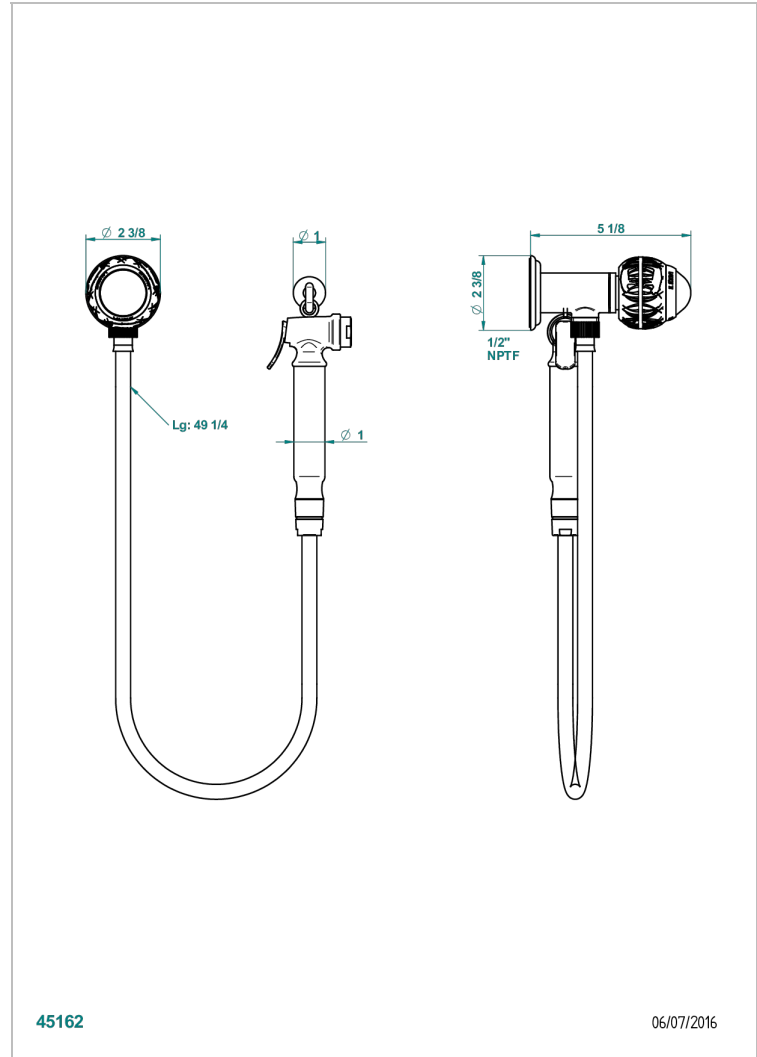

PANTHERE CLEAR CRYSTAL

A2H-5840/8US

Handheld spray bidet with hose, elbow and hook

THG[®]
PARIS

CHARACTERISTIC

- Panthère Clear crystal
- Handheld spray bidet with hose, elbow and hook

TECHNICAL SPECS

- Recommandé : 3 bars (max. 5 bars) - Advised : 43,5 psi (max. 72 psi)
- 9,5 l/min à 3 bars (2.5 gpm at 43.5 psi)

AVAILABLE FINITIONS

- Chrome polished - A02
- Chrome polished / gold polished - G02
- Gold polished - F01
- Nickel polished - B01