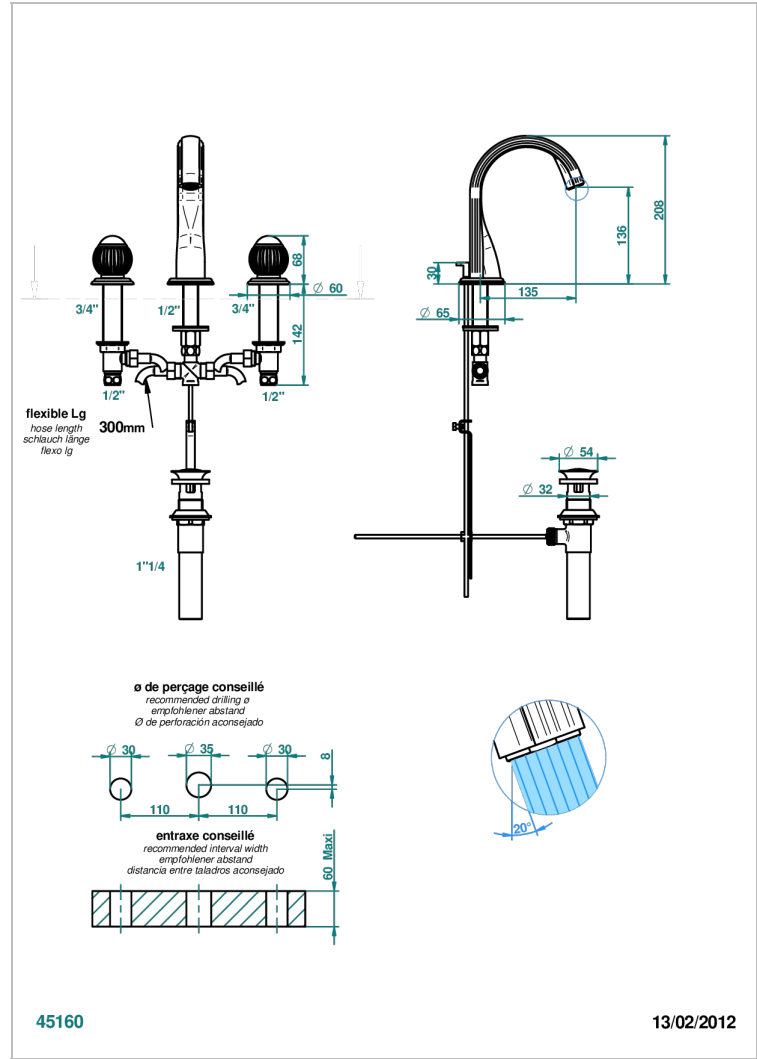

VOGUE RED JASPER

A8N-151M/US

Widespread lavatory set with drain for 1 1/4" + countertop

THG
PARIS

CHARACTERISTIC

- Vogue red Jasper
- Widespread lavatory set with drain for 1 1/4" + countertop

TECHNICAL SPECS

- Recommandé : 3 bars (max. 5 bars) - Advised : 43,5 psi (max. 72 psi)
- 5,7 l/min à 3 bars (1.5 gpm at 43.5 psi)

AVAILABLE FINITIONS

Black ceram - D30
Blush PVD - H62
Brass color PVD - H49
Brown bronze color PVD - F33
Chrome polished - A02
Chrome polished / gold polished - G02