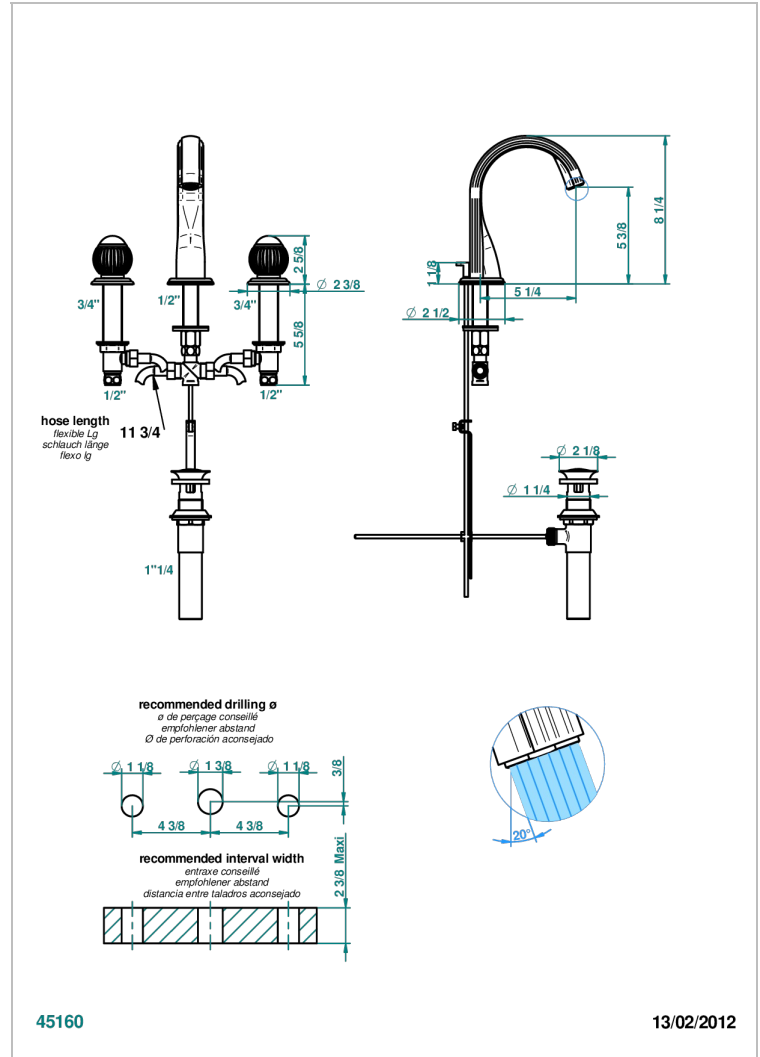

VOGUE RED JASPER

A8N-151M/US

Widespread lavatory set with drain for 1 1/4" + countertop

CHARACTERISTIC

- Vogue red Jasper
- Widespread lavatory set with drain for 1 1/4" + countertop

TECHNICAL SPECS

- Recommandé : 3 bars (max. 5 bars) - Advised : 43,5 psi (max. 72 psi)
- 5,7 l/min à 3 bars (1.5 gpm at 43.5 psi)