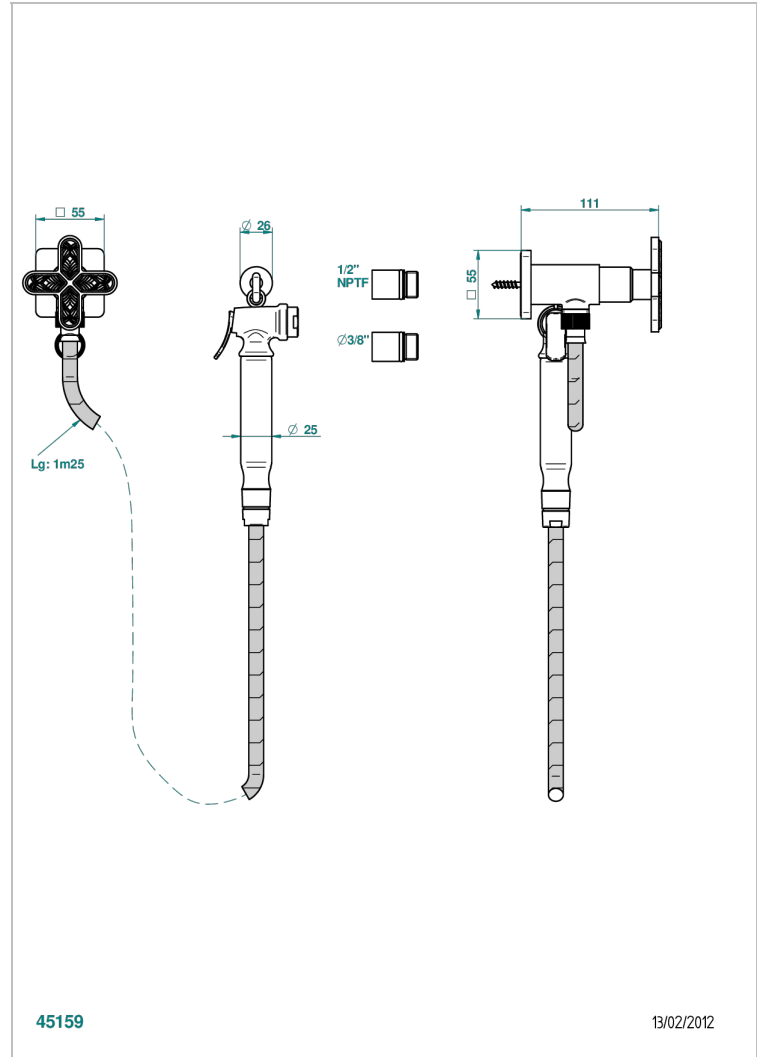

PROFIL LALIQUE CLEAR CRYSTAL

A6G-5840/8US

Handheld spray bidet with hose, elbow and hook

THG[®]
PARIS

CHARACTERISTIC

- Profil Lalique Clear crystal
- Handheld spray bidet with hose, elbow and hook

TECHNICAL SPECS

- Recommandé : 3 bars (max. 5 bars) - Advised : 43,5 psi (max. 72 psi)
- 9,5 l/min à 3 bars (2.5 gpm at 43.5 psi)

AVAILABLE FINITIONS

- Chrome polished - A02
- Chrome polished / gold polished - G02
- Gold polished - F01
- Nickel polished - B01