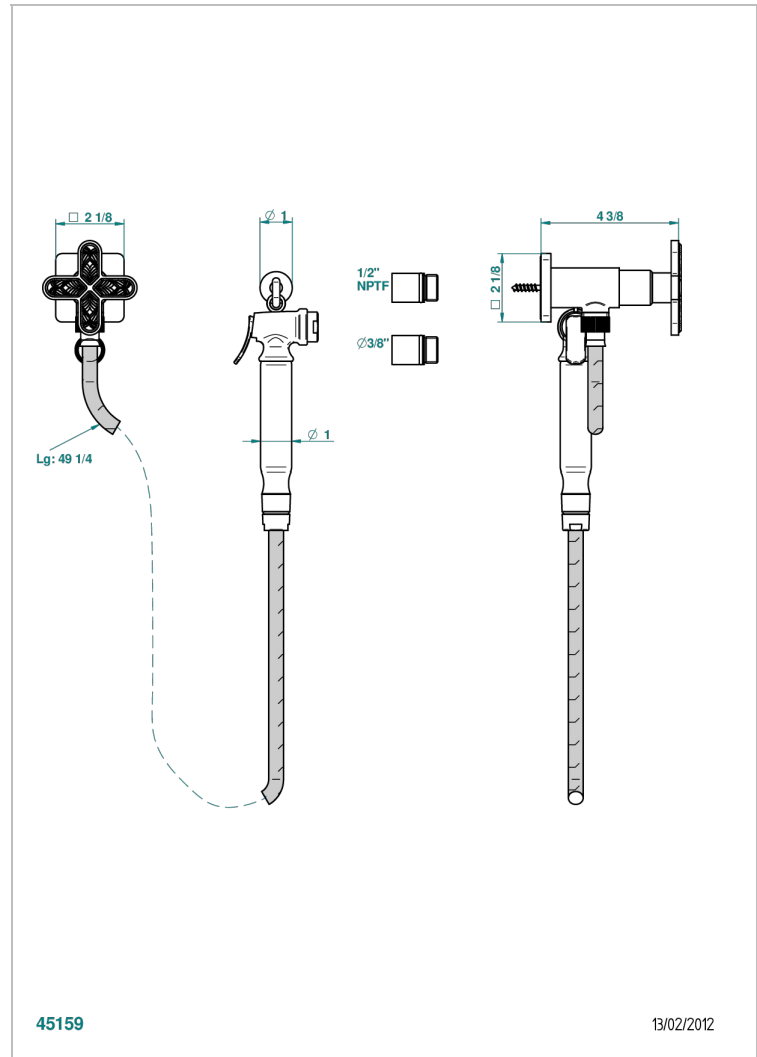

# PROFIL LALIQUE CLEAR CRYSTAL

A6G-5840/8US

Handheld spray bidet with hose, elbow and hook

THG<sup>®</sup>  
PARIS

## CHARACTERISTIC

- Profil Lalique Clear crystal
- Handheld spray bidet with hose, elbow and hook

## TECHNICAL SPECS

- Recommandé : 3 bars (max. 5 bars) - Advised : 43,5 psi (max. 72 psi)
- 9,5 l/min à 3 bars (2.5 gpm at 43.5 psi)