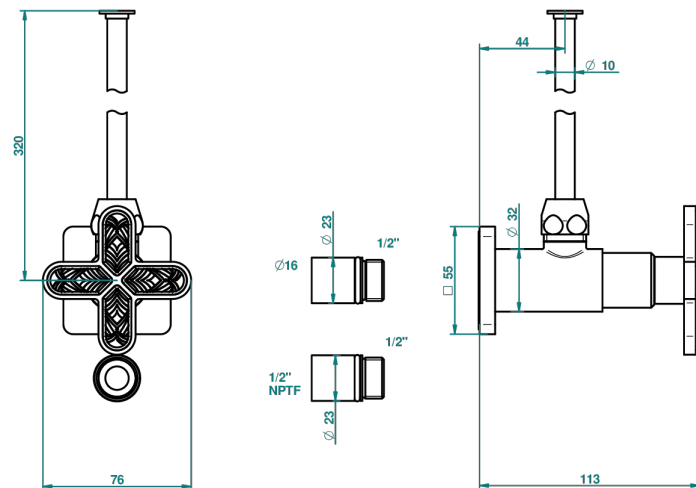

PROFIL LALIQUE CRISTAL CLARO

A6G-181/SWC

Angle valve with 3/8 toiletsupply quick adaptator set

THG[®]
PARIS

45157

10/02/2012

CARACTERÍSTICAS

- Profil Lalique cristal claro
- Angle valve with 3/8 toiletsupply quick adaptator set