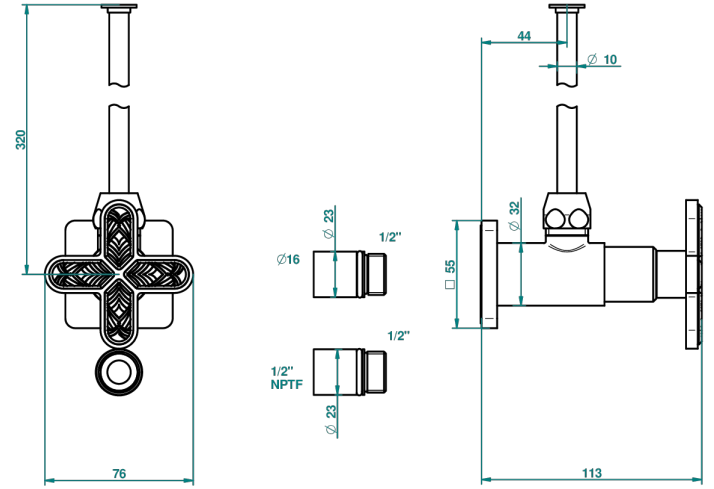

PROFIL LALIQUE CLEAR CRYSTAL

A6G-181/SWC

Angle supply valve with 3/8" adaptor set for toilet

THG[®]
PARIS

45157

10/02/2012

CHARACTERISTIC

- Profil Lalique Clear crystal
- Angle supply valve with 3/8" adaptor set for toilet