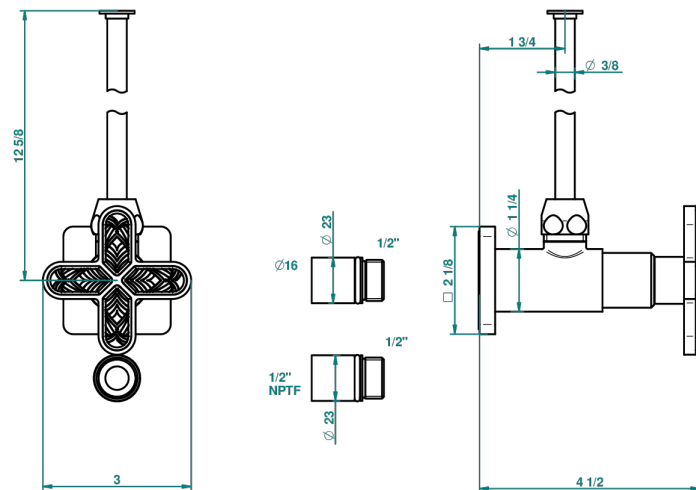

PROFIL LALIQUE CRISTAL CLARO

A6G-181/SWC

Angle valve with 3/8 toiletsupply quick adaptator set

THG[®]
PARIS

45157

10/02/2012

CARACTERÍSTICAS

- Profil Lalique cristal claro
- Angle valve with 3/8 toiletsupply quick adaptator set