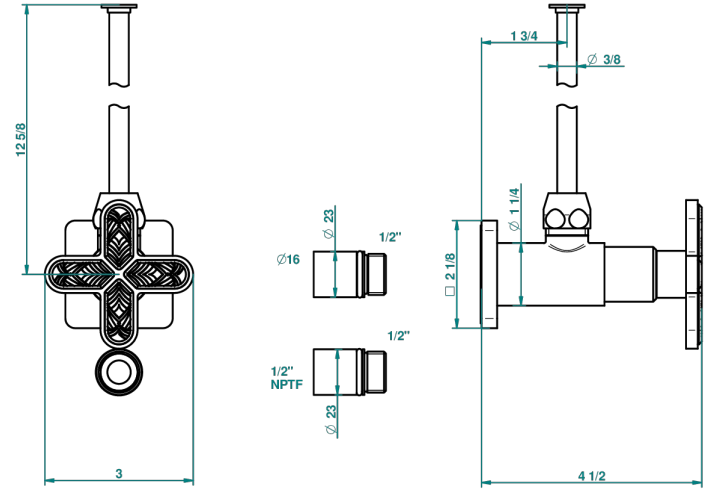

# PROFIL LALIQUE CLEAR CRYSTAL

A6G-181/SWC

Angle supply valve with 3/8" adaptor set for toilet

THG<sup>®</sup>  
PARIS

45157

10/02/2012

## CHARACTERISTIC

- Profil Lalique Clear crystal
- Angle supply valve with 3/8" adaptor set for toilet