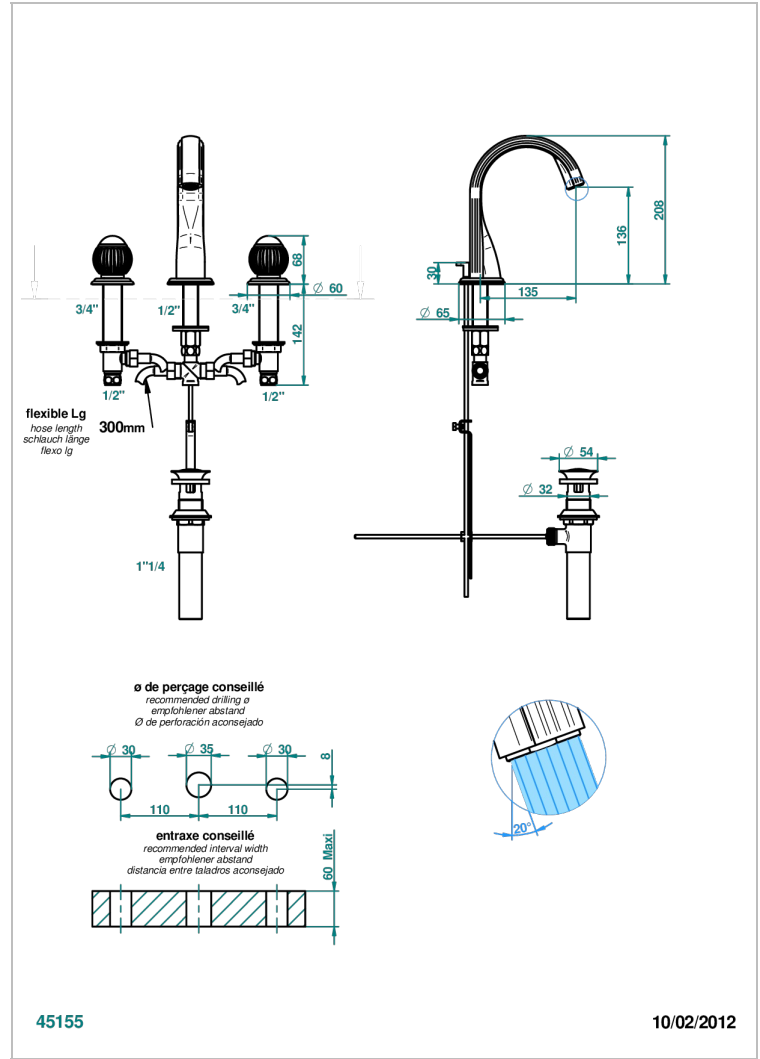

VOGUE MALACHITE

A8M-151M/US

Widespread lavatory set with drain for 1 1/4" + countertop

THG[®]
PARIS

CHARACTERISTIC

- Vogue Malachite
- Widespread lavatory set with drain for 1 1/4" + countertop

TECHNICAL SPECS

- Recommandé : 3 bars (max. 5 bars) - Advised : 43,5 psi (max. 72 psi)
- 5,7 l/min à 3 bars (1.5 gpm at 43.5 psi)

AVAILABLE FINITIONS

Black ceram - D30
Blush PVD - H62
Brass color PVD - H49
Brown bronze color PVD - F33
Chrome polished - A02
Chrome polished / gold polished - G02