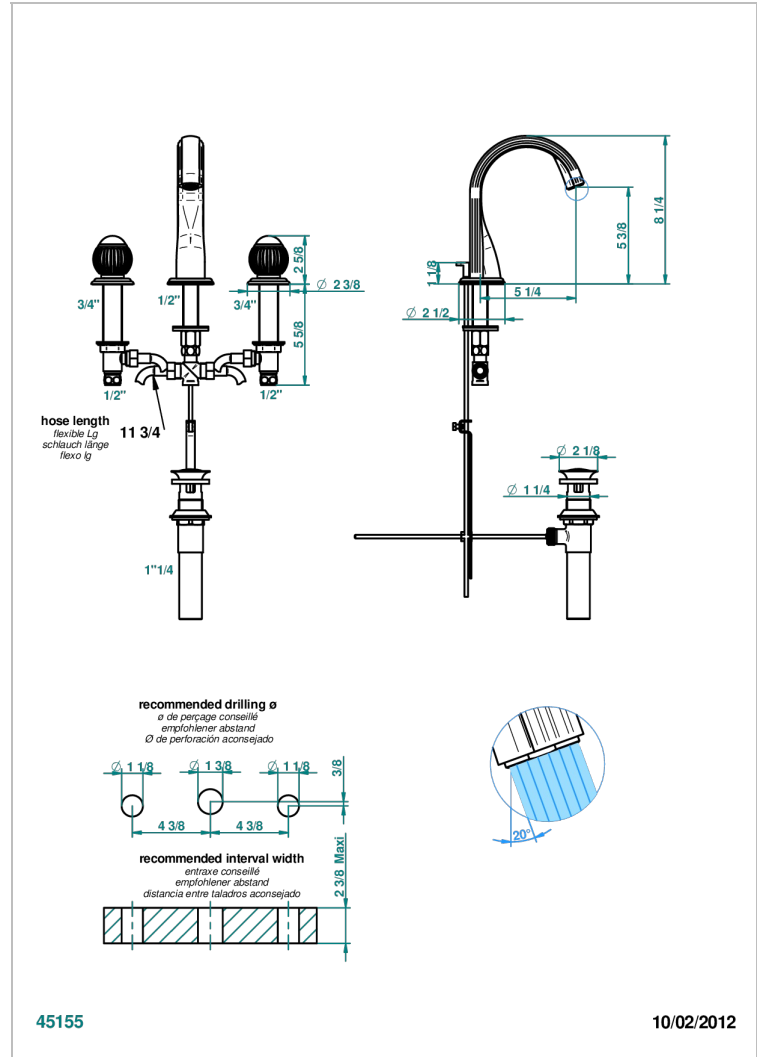

VOGUE MALACHITE

A8M-151M/US

Widespread lavatory set with drain for 1 1/4" + countertop

CHARACTERISTIC

- Vogue Malachite
- Widespread lavatory set with drain for 1 1/4" + countertop

TECHNICAL SPECS

- Recommandé : 3 bars (max. 5 bars) - Advised : 43,5 psi (max. 72 psi)
- 5,7 l/min à 3 bars (1.5 gpm at 43.5 psi)