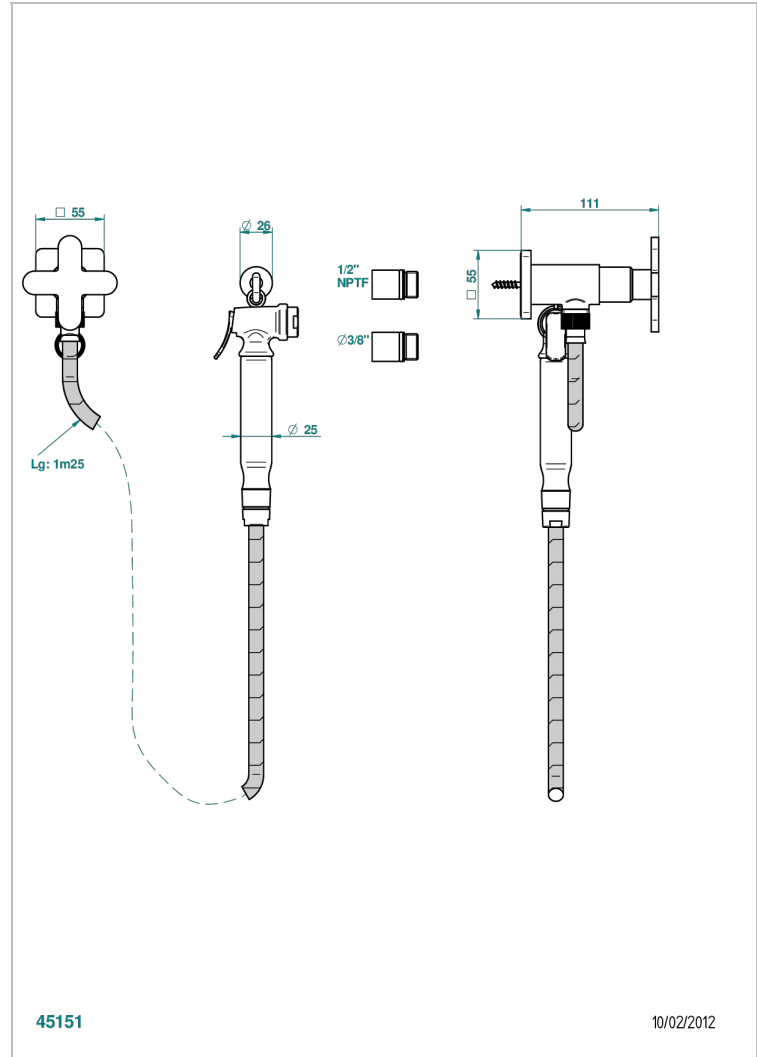

PROFIL METAL

A6A-5840/8US

Handheld spray bidet with hose, elbow and hook

THG[®]
PARIS

CHARACTERISTIC

- Profil Metal
- Handheld spray bidet with hose, elbow and hook

TECHNICAL SPECS

- Recommandé : 3 bars (max. 5 bars) - Advised : 43,5 psi (max. 72 psi)
- 9,5 l/min à 3 bars (2.5 gpm at 43.5 psi)

AVAILABLE FINITIONS

- Chrome polished - A02
- Chrome polished / gold polished - G02
- Gold polished - F01
- Nickel polished - B01