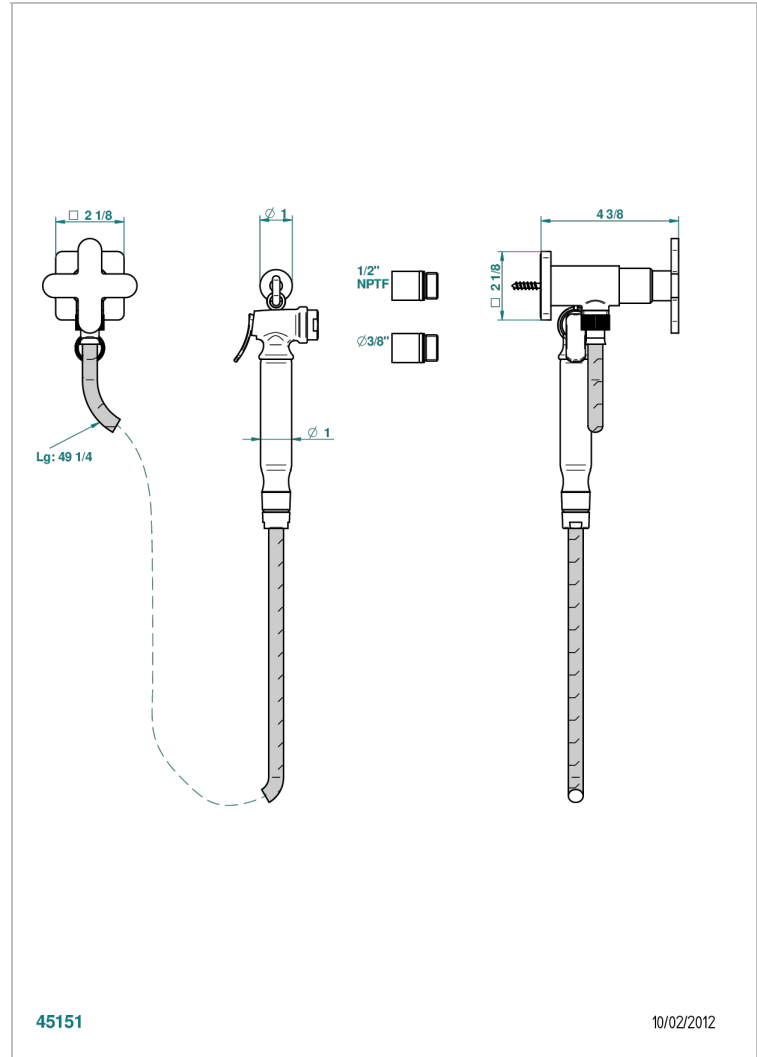

PROFIL METAL

A6A-5840/8US

Handheld spray bidet with hose, elbow and hook

THG[®]
PARIS

CHARACTERISTIC

- Profil Metal
- Handheld spray bidet with hose, elbow and hook

TECHNICAL SPECS

- Recommandé : 3 bars (max. 5 bars) - Advised : 43,5 psi (max. 72 psi)
- 9,5 l/min à 3 bars (2.5 gpm at 43.5 psi)

AVAILABLE FINITIONS

- Chrome polished - A02
- Chrome polished / gold polished - G02
- Gold polished - F01
- Nickel polished - B01