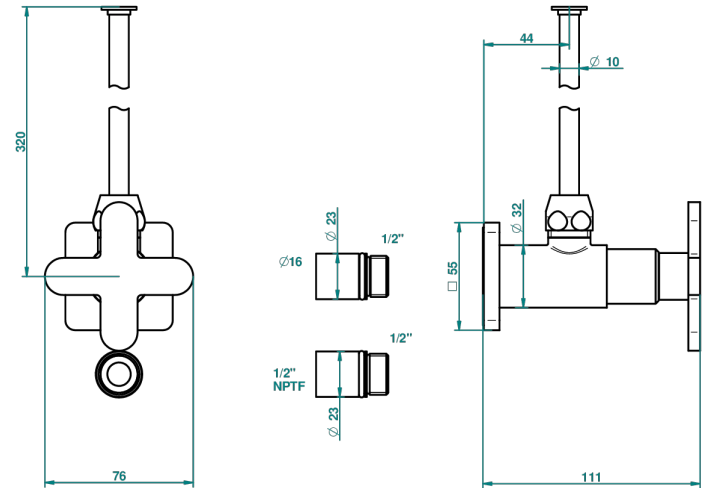

# PROFIL METAL

A6A-181/SWC

Angle valve with 3/8 toiletsupply quick adaptator set

THG<sup>®</sup>  
PARIS

45148

09/02/2012

## CARACTERÍSTICAS

- Perfil metal
- Angle valve with 3/8 toiletsupply quick adaptator set