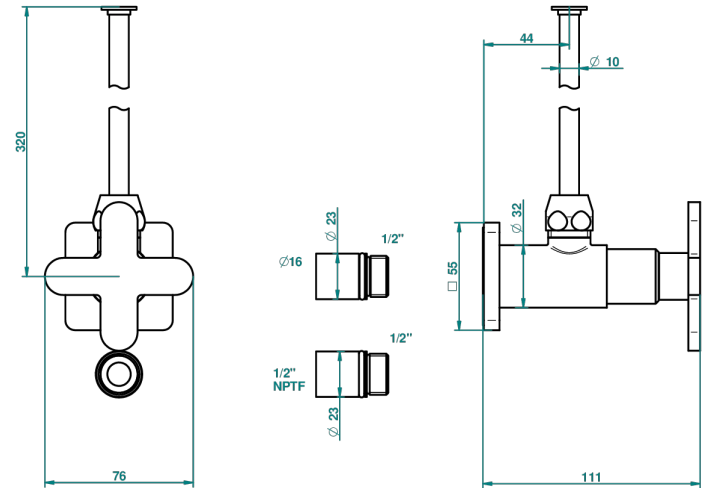

PROFIL METAL

A6A-181/SWC

Angle supply valve with 3/8" adaptor set for toilet

45148

09/02/2012

CHARACTERISTIC

- Profil Metal
- Angle supply valve with 3/8" adaptor set for toilet

AVAILABLE FINITIONS