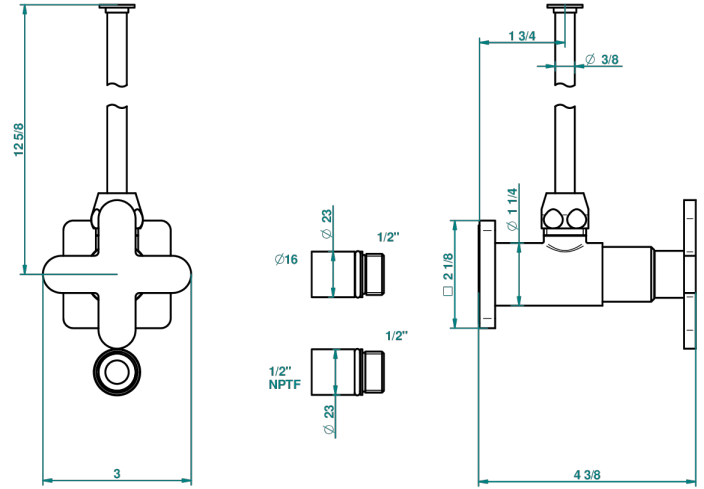

# PROFIL METAL

A6A-181/SWC

Angle supply valve with 3/8" adaptor set for toilet

45148

09/02/2012

## CHARACTERISTIC

- Profil Metal
- Angle supply valve with 3/8" adaptor set for toilet