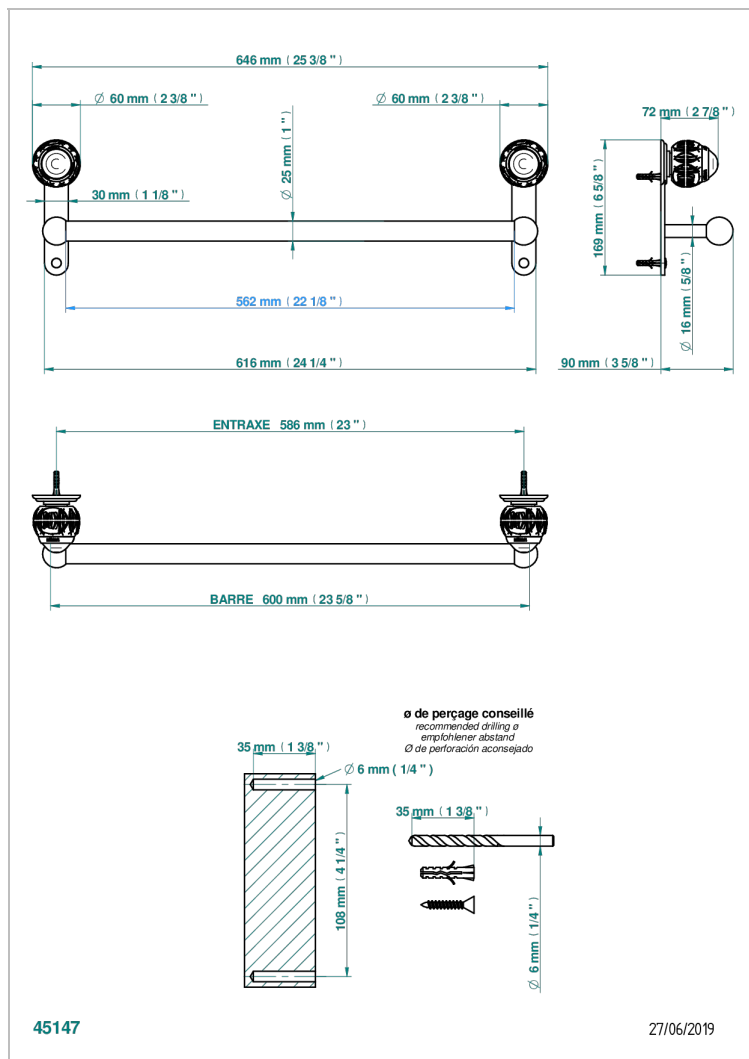

# PANTHERE CRISTAL CLARO

A2H-526/60

Bath towel holder, length: 600 mm

THG<sup>®</sup>  
PARIS

## CARACTERÍSTICAS

- Panthère cristal claro
- Bath towel holder, length: 600 mm