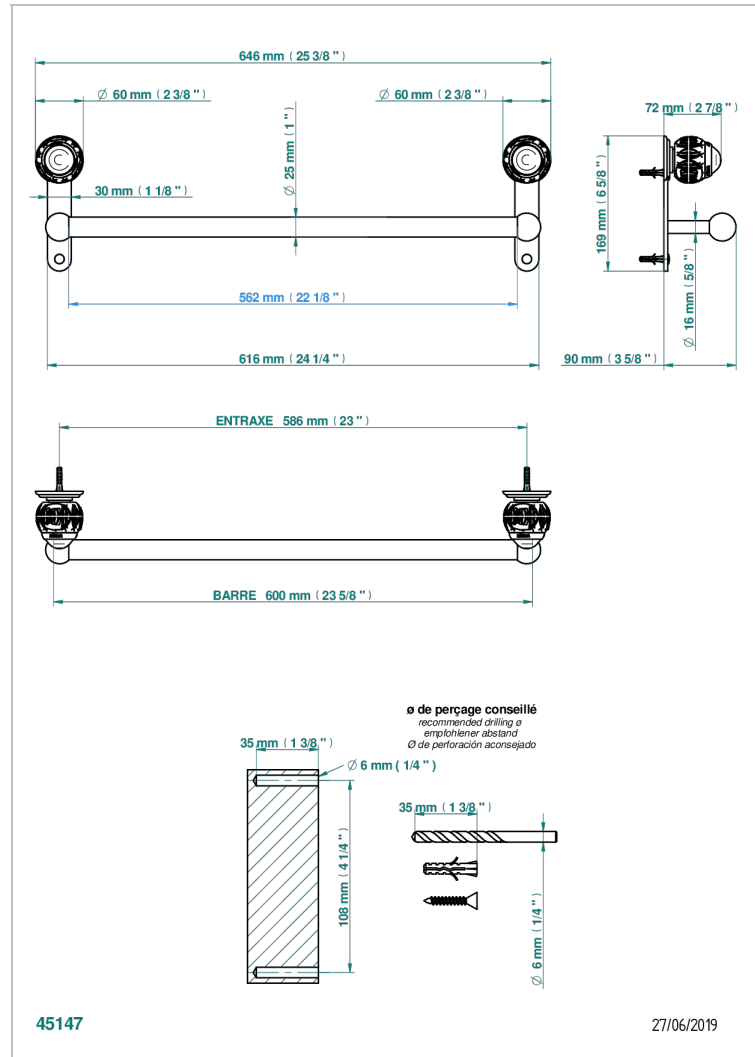

PANTHERE CLEAR CRYSTAL

A2H-526/60

Towel bar, 24" long

THG
PARIS

CHARACTERISTIC

- Panthère Clear crystal
- Towel bar, 24" long

AVAILABLE FINITIONS

Black ceram - D30
Blush PVD - H62
Brass color PVD - H49
Brown bronze color PVD - F33
Chrome polished - A02
Chrome polished / gold polished - G02