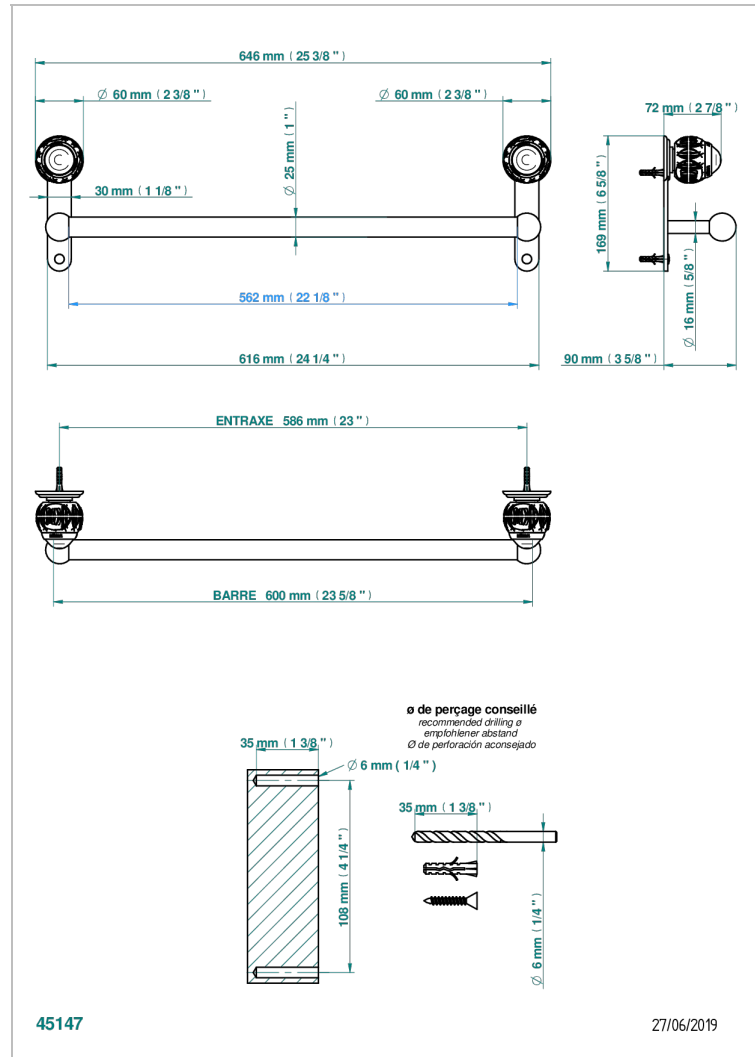

PANTHERE CLEAR CRYSTAL

A2H-526/60

Bath towel holder, length: 600 mm

CHARACTERISTIC

- Panthère Clear crystal
- Bath towel holder, length: 600 mm

AVAILABLE FINITIONS

Antique nickel - H28
Black ceram - D30
Blush PVD - H62
Brass color PVD - H49
Brown bronze color PVD - F33
Gold color PVD - H52