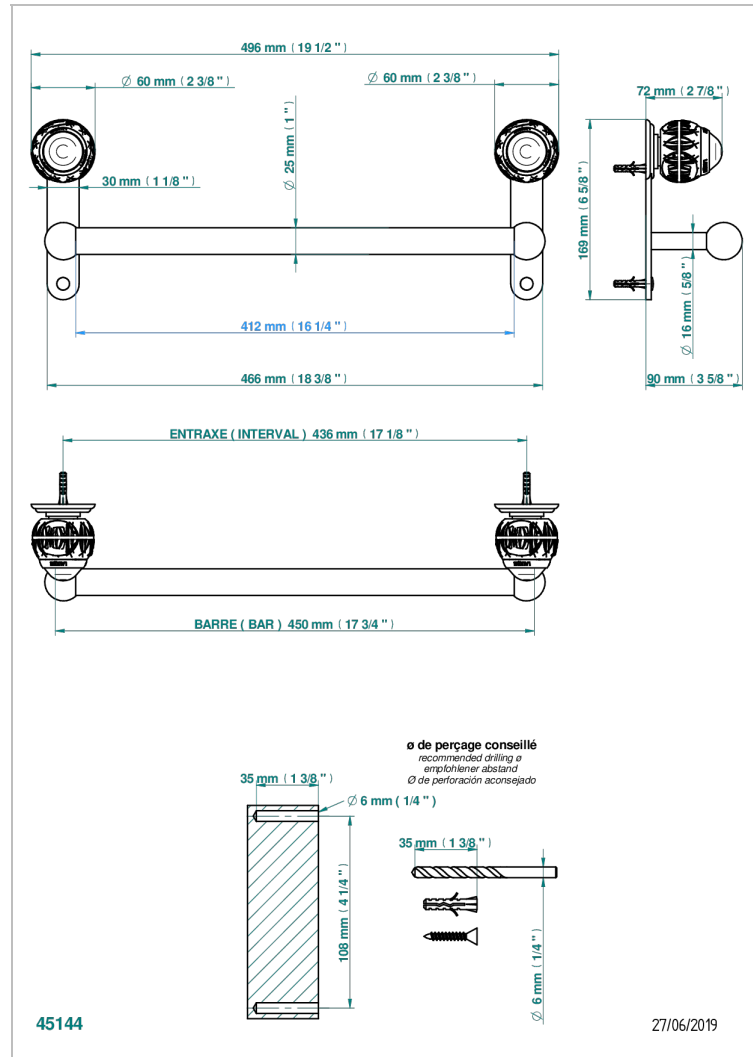

PANTHERE CLEAR CRYSTAL

A2H-526/45

Towel bar, 18" long

THG[®]
PARIS

CHARACTERISTIC

- Panthère Clear crystal
- Towel bar, 18" long

AVAILABLE FINITIONS

Black ceram - D30
Blush PVD - H62
Brass color PVD - H49
Brown bronze color PVD - F33
Chrome polished - A02
Chrome polished / gold polished - G02