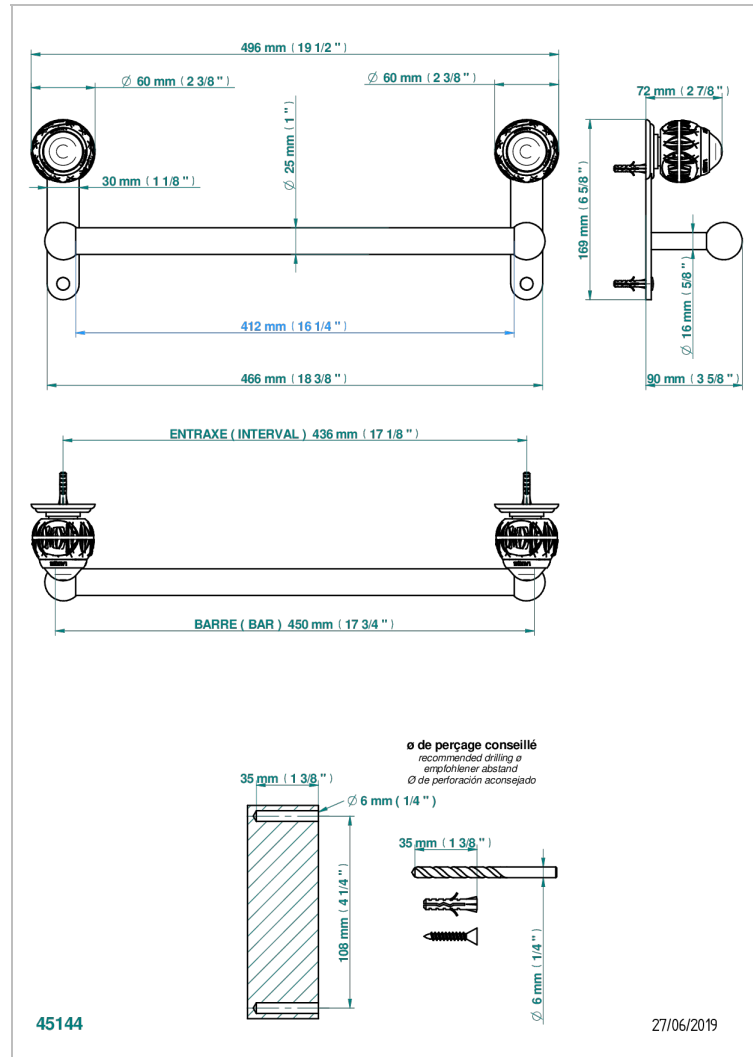

PANTHERE CLEAR CRYSTAL

A2H-526/45

Bath towel holder, length: 450 mm

CHARACTERISTIC

- Panthère Clear crystal
- Bath towel holder, length: 450 mm

AVAILABLE FINITIONS

Antique nickel - H28
Black ceram - D30
Blush PVD - H62
Brass color PVD - H49
Brown bronze color PVD - F33
Gold color PVD - H52