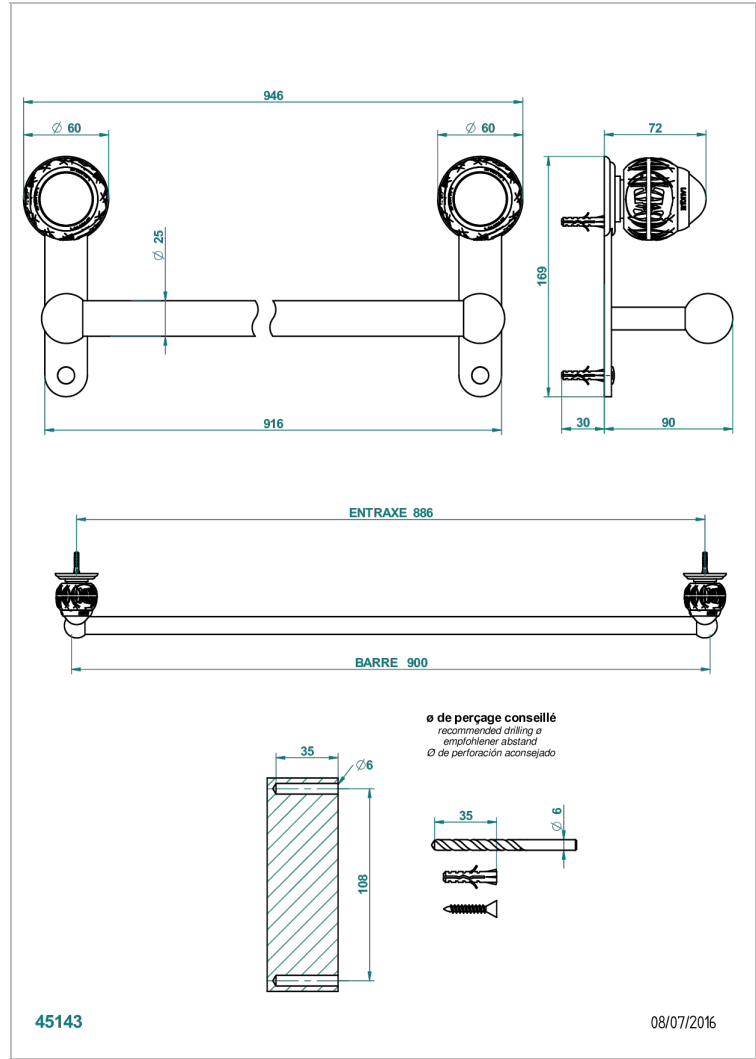

# PANTHERE CLEAR CRYSTAL

A2H-526

Towel bar, 35 1/2" long

## CHARACTERISTIC

- Panthère Clear crystal
- Towel bar, 35 1/2" long