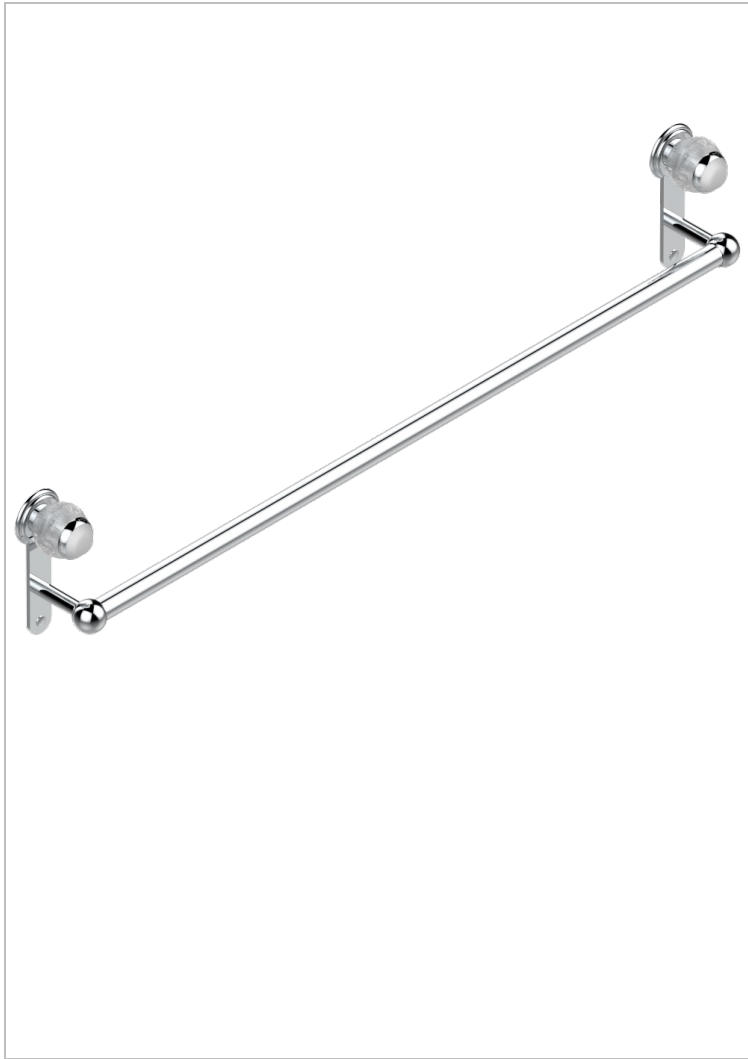

# PANTHERE CLEAR CRYSTAL

A2H-526

Towel bar, 35 1/2" long

## CHARACTERISTIC

- Panthère Clear crystal
- Towel bar, 35 1/2" long

## AVAILABLE FINITIONS

Black ceram - D30  
Blush PVD - H62  
Brass color PVD - H49  
Brown bronze color PVD - F33  
Chrome polished - A02  
Chrome polished / gold polished - G02

Copper antique matt, coated - H07  
Gold color PVD - H52  
Gold mat - F07  
Gold polished - F01  
Graphite PVD - H64  
Light coated bronze - D01