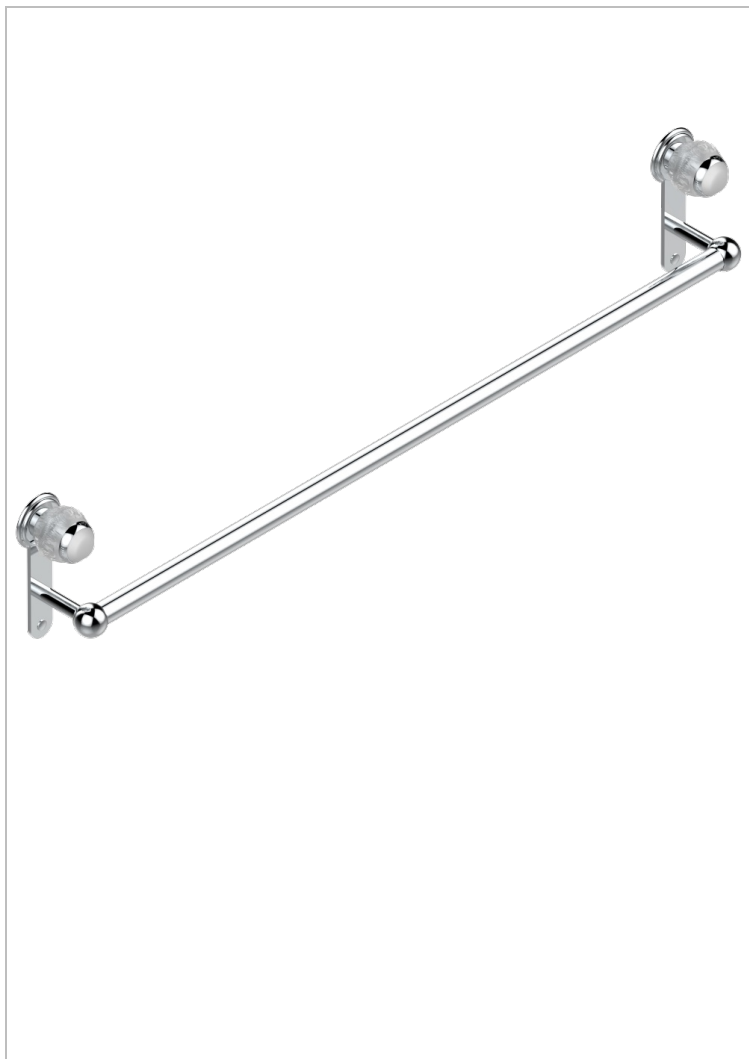

PANTHERE CLEAR CRYSTAL

A2H-526

Towel bar, 35 1/2" long

CHARACTERISTIC

- Panthère Clear crystal
- Towel bar, 35 1/2" long

AVAILABLE FINITIONS

Black ceram - D30
Blush PVD - H62
Brass color PVD - H49
Brown bronze color PVD - F33
Chrome polished - A02
Chrome polished / gold polished - G02

Copper antique matt, coated - H07
Gold color PVD - H52
Gold mat - F07
Gold polished - F01
Graphite PVD - H64
Light coated bronze - D01

Matt Umber PVD - H67
Matt blush PVD - H60
Matt brass color PVD - H50
Matt brown bronze color PVD - F34
Matt chrome (American satin) - C02
Matt gold color PVD - H53

Matt graphite PVD - H65
Matt nickel (American satin) - C01
Matt nickel color PVD - H56
Nickel antique / Sovereign - H28
Nickel color PVD - H55
Nickel polished - B01

Soft gold - F30
Soft matt gold - F31
Umber PVD - H66