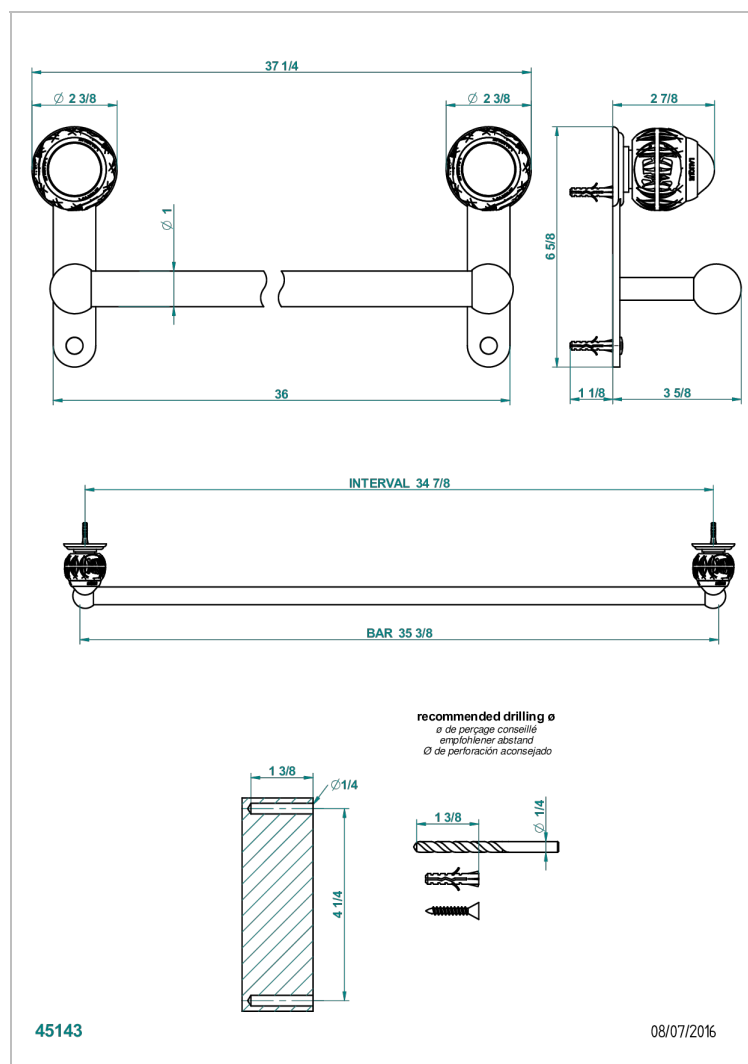

PANTHERE CLEAR CRYSTAL

A2H-526

Towel bar, 35 1/2" long

CHARACTERISTIC

- Panthère Clear crystal
- Towel bar, 35 1/2" long

AVAILABLE FINITIONS

Black ceram - D30
Blush PVD - H62
Brass color PVD - H49
Brown bronze color PVD - F33
Chrome polished - A02
Chrome polished / gold polished - G02