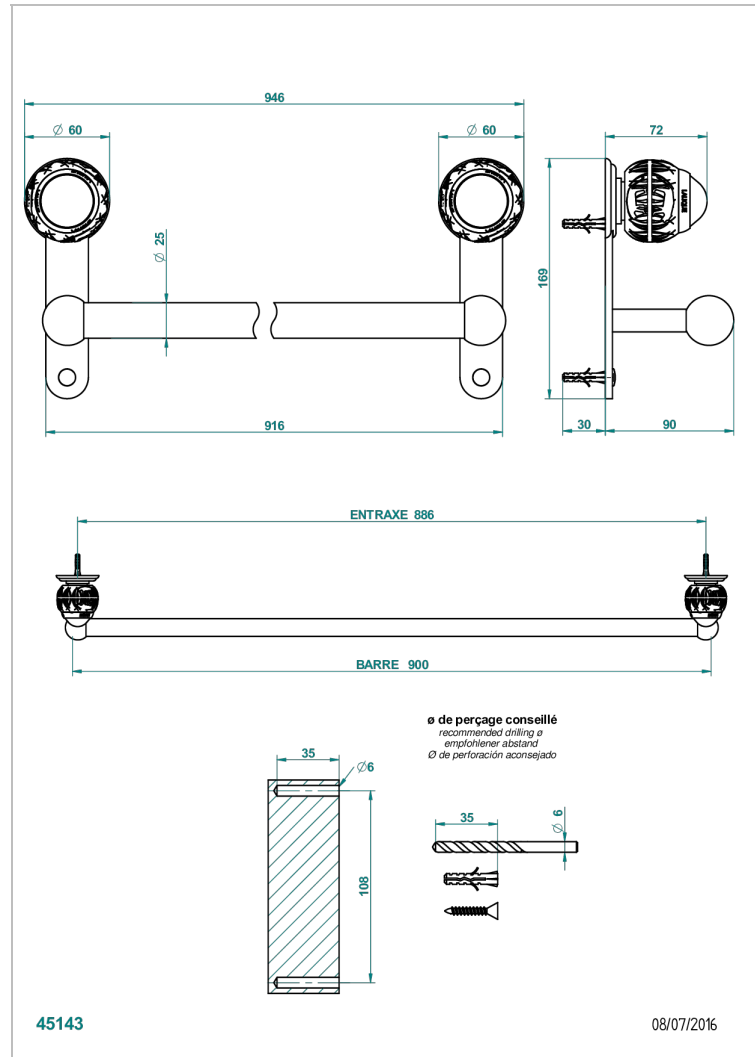

PANTHERE CLEAR CRYSTAL

A2H-526

Bath towel holder, length: 900 mm

THG[®]
PARIS

CHARACTERISTIC

- Panthère Clear crystal
- Bath towel holder, length: 900 mm

AVAILABLE FINITIONS

Antique nickel - H28
Black ceram - D30
Blush PVD - H62
Brass color PVD - H49
Brown bronze color PVD - F33
Gold color PVD - H52