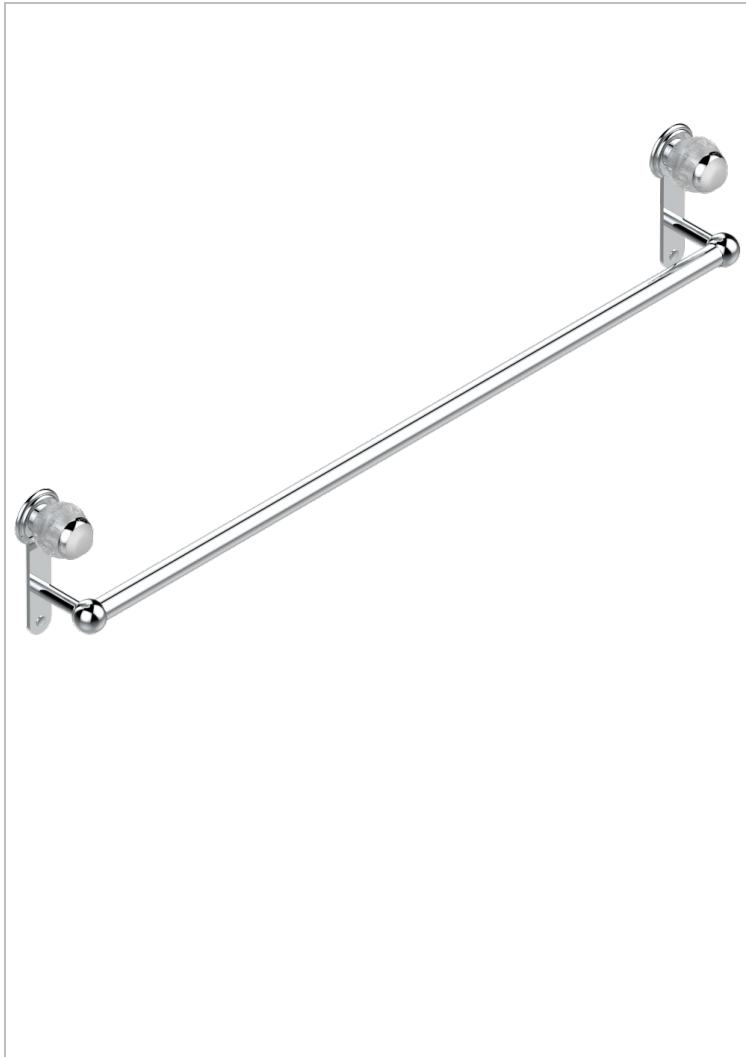

PANTHERE CLEAR CRYSTAL

A2H-526

Bath towel holder, length: 900 mm

THG[®]
PARIS

CHARACTERISTIC

- Panthère Clear crystal
- Bath towel holder, length: 900 mm

AVAILABLE FINITIONS

Antique nickel - H28
Black ceram - D30
Blush PVD - H62
Brass color PVD - H49
Brown bronze color PVD - F33
Gold color PVD - H52

Graphite PVD - H64
Lacquered light bronze - D01
Matt Umber PVD - H67
Matt blush PVD - H60
Matt brass color PVD - H50
Matt brown bronze color PVD - F34

Matt chrome - C02
Matt gold - F07
Matt gold color PVD - H53
Matt graphite PVD - H65
Matt nickel (color finish) - C01
Matt nickel color PVD - H56

Nickel color PVD - H55
Polished chrome (color finish) - A02
Polished chrome / Polished gold (color finish) - G02
Polished gold (color finish) - F01
Polished nickel - B01
Soft gold - F30

Soft matt gold - F31
Umber PVD - H66
Varnished matt antique red copper (color finish) - H07