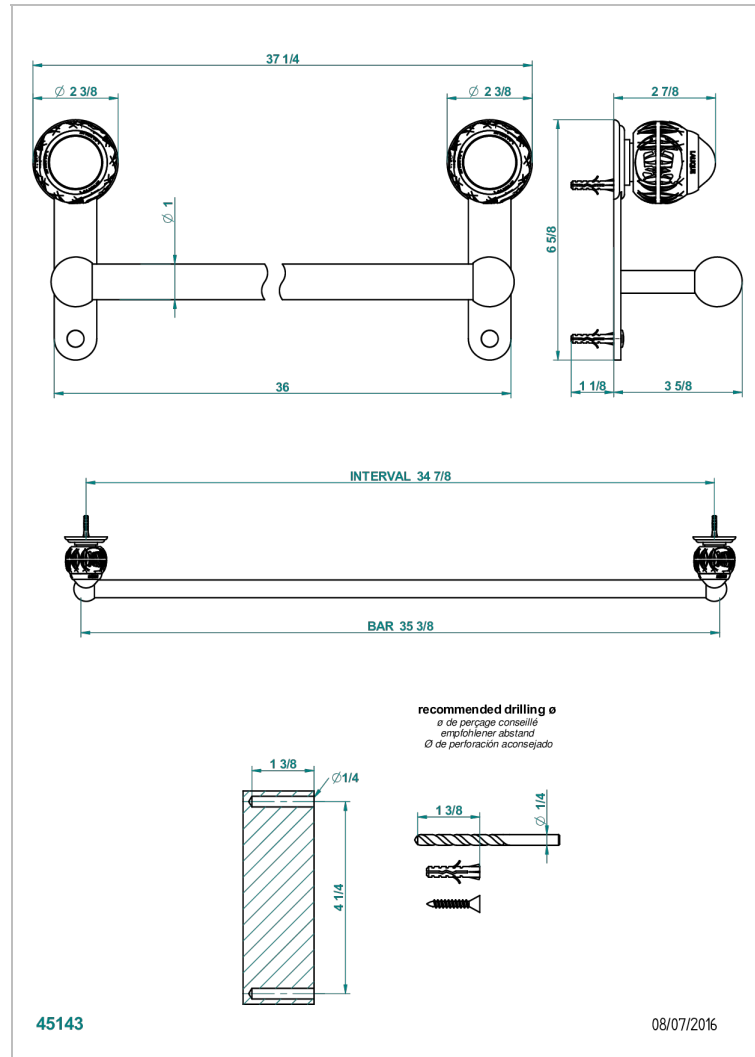

PANTHERE CLEAR CRYSTAL

A2H-526

Bath towel holder, length: 900 mm

THG[®]
PARIS

CHARACTERISTIC

- Panthère Clear crystal
- Bath towel holder, length: 900 mm

AVAILABLE FINITIONS

Antique nickel - H28
Black ceram - D30
Blush PVD - H62
Brass color PVD - H49
Brown bronze color PVD - F33
Gold color PVD - H52