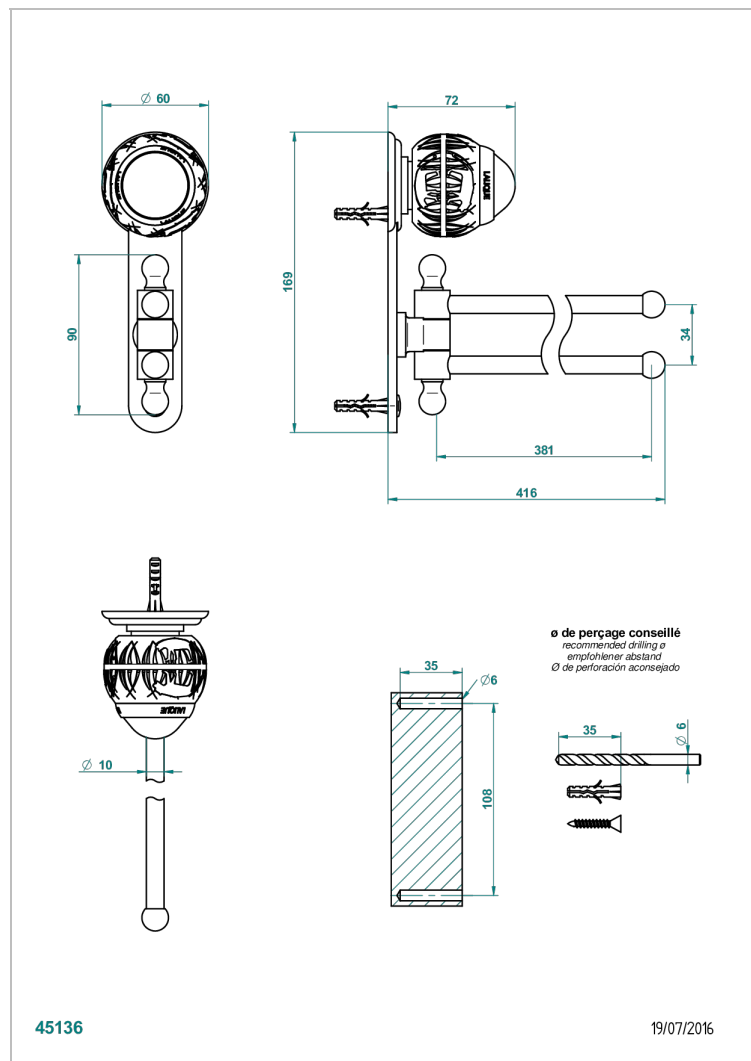

PANTHERE CLEAR CRYSTAL

A2H-522

Towel bar 15 3/4" long, double swivel

CHARACTERISTIC

- Panthère Clear crystal
- Towel bar 15 3/4" long, double swivel

AVAILABLE FINITIONS

Black ceram - D30
Blush PVD - H62
Brass color PVD - H49
Brown bronze color PVD - F33
Chrome polished - A02
Chrome polished / gold polished - G02